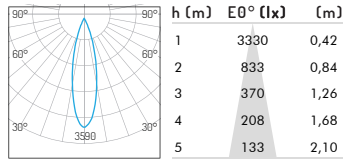

15W 24° 2700K