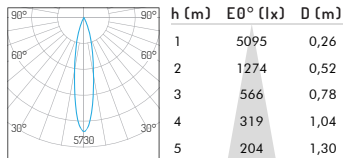

*Lumen output measured @ 2700K, 15° optics, ambient temperature 25°C

**RAL 9006 White aluminium, RAL 9016 Traffic white, RAL 9005 Jet black

Ordering code

| NO. | Housing color | Watt | CRI | CCT | Beam Angle | Control Method | Reflector |
|---------|---|-------------------------------------|-----|--|----------------------------------|---|--|
| 01.0510 | YW - Matt white YB - Matt black XX - Customized Color | 010 - 10W 013 - 13W 015 - 15W | 90 | 27 - 2700K 30 - 3000K 40 - 4000K | 15 - 15° 24 - 24° 36 - 36° | F - Standard on-off P - Phase dimming A - 0/1-10V dimming D - Dali dimming | 0 - No Reflector 1 - Specular 2 - Matt white 3 - Matt black 4 - Pearl black 5 - Bright gold 6 - Matt silver 7 - Matt gold |

Example: 01.0510YW010902715F0

Photometric Distribution

10W 15° 2700K

10W 24° 2700K

10W 36° 2700K

13W 15° 2700K

13W 24° 2700K

13W 36° 2700K