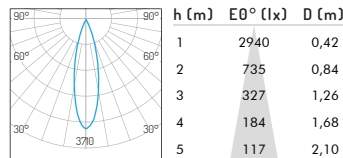

*Lumen output measured @ 2700K, 15° optics, ambient temperature 25°C

**RAL 9006 White aluminium, RAL 9016 Traffic white, RAL 9005 Jet black

Ordering code

| NO. | Housing color | Watt | CRI | CCT | Beam Angle | Control Method | Reflector |
|---------|---|-------------------------------------|-----|--|----------------------------------|---|--|
| 01.0510 | YW - Matt white YB - Matt black XX - Customized Color | 010 - 10W 013 - 13W 015 - 15W | 90 | 27 - 2700K 30 - 3000K 40 - 4000K | 15 - 15° 24 - 24° 36 - 36° | F - Standard on-off P - Phase dimming A - 0/1-10V dimming D - Dali dimming | 0 - No Reflector 1 - Specular 2 - Matt white 3 - Matt black 4 - Pearl black 5 - Bright gold 6 - Matt silver 7 - Matt gold |

Example: 01.0510YW010902715F0

Photometric Distribution

10W 15° 2700K

10W 24° 2700K

10W 36° 2700K

13W 15° 2700K

13W 24° 2700K

13W 36° 2700K