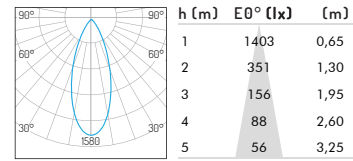

Adjustability

Hole size \varnothing 75mm

Product Specifications

| | | | |
|--------------------|--|-----------|---------|
| Input Voltage | AC 220 -240V, 50-60Hz | | |
| Fixture Power | 10W | 13W | 15W |
| Driving Current | 250 mA | 300 mA | 350 mA |
| Lumen Output* | 825 lm | 980 lm | 1110 lm |
| Fixture Efficiency | 82.5 lm/w | 75.3 lm/w | 74 lm/w |
| CRI | 90 | | |
| Color Temperature | 2700K/3000K/4000K | | |
| Beam Angle | 15°/24°/36° | | |
| Source Type | Citizen COB LED | | |
| Power Factor | - | | |
| Shielding Angle | 60° | | |
| Control Method | Not dimmable, Phase-cut dimming, 0/1-10V dimming, DALI dimming | | |

*Lumen output measured @ 2700K, 15° optics, ambient temperature 25°C

**RAL 9006 White aluminium, RAL 9016 Traffic white, RAL 9005 Jet black

Ordering code

| NO. | Housing color | Watt | CRI | CCT | Beam Angle | Control Method | Reflector |
|---------|---|-------------------------------------|-----|--|----------------------------------|---|--|
| 01.0510 | YW - Matt white YB - Matt black XX - Customized Color | 010 - 10W 013 - 13W 015 - 15W | 90 | 27 - 2700K 30 - 3000K 40 - 4000K | 15 - 15° 24 - 24° 36 - 36° | F - Standard on-off P - Phase dimming A - 0/1-10V dimming D - Dali dimming | 0 - No Reflector 1 - Specular 2 - Matt white 3 - Matt black 4 - Pearl black 5 - Bright gold 6 - Matt silver 7 - Matt gold |

Example: 01.0510YW010902715F0

Photometric Distribution

10W 15° 2700K

10W 24° 2700K

10W 36° 2700K

13W 15° 2700K

13W 24° 2700K

13W 36° 2700K