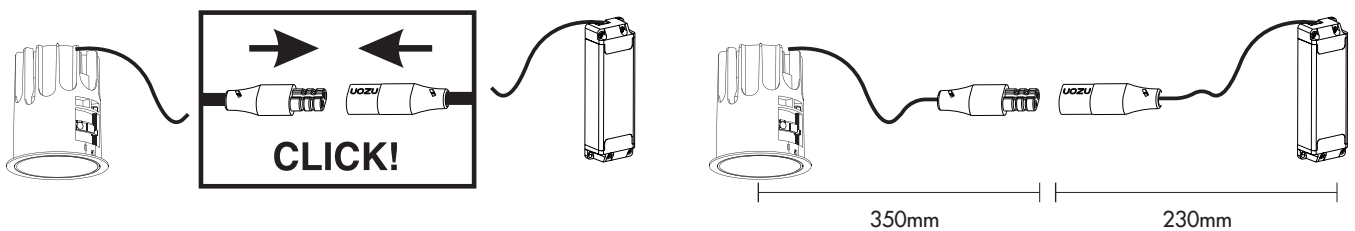

Optic Accessories

Assembly Indication