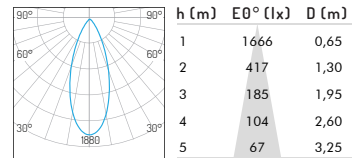

Adjustability

Hole size \varnothing 75mm

Product Specifications

| | | | |
|--------------------|--|-----------|---------|
| Input Voltage | AC 220 -240V, 50-60Hz | | |
| Fixture Power | 10W | 13W | 15W |
| Driving Current | 250 mA | 300 mA | 350 mA |
| Lumen Output* | 825 lm | 980 lm | 1110 lm |
| Fixture Efficiency | 82.5 lm/w | 75.3 lm/w | 74 lm/w |
| CRI | 90 | | |
| Color Temperature | 2700K/3000K/4000K | | |
| Beam Angle | 15°/24°/36° | | |
| Source Type | Citizen COB LED | | |
| Power Factor | - | | |
| Shielding Angle | 60° | | |
| Control Method | Not dimmable, Phase-cut dimming, 0/1-10V dimming, DALI dimming | | |

*Lumen output measured @ 2700K, 15° optics, ambient temperature 25°C

**RAL 9006 White aluminium, RAL 9016 Traffic white, RAL 9005 Jet black

Ordering code

| NO. | Housing color | Watt | CRI | CCT | Beam Angle | Control Method | Reflector |
|---------|---|-------------------------------------|-----|--|----------------------------------|---|--|
| 01.0510 | YW - Matt white YB - Matt black XX - Customized Color | 010 - 10W 013 - 13W 015 - 15W | 90 | 27 - 2700K 30 - 3000K 40 - 4000K | 15 - 15° 24 - 24° 36 - 36° | F - Standard on-off P - Phase dimming A - 0/1-10V dimming D - Dali dimming | 0 - No Reflector 1 - Specular 2 - Matt white 3 - Matt black 4 - Pearl black 5 - Bright gold 6 - Matt silver 7 - Matt gold |

Example: 01.0510YW010902715F0

Photometric Distribution

10W 15° 2700K

10W 24° 2700K

10W 36° 2700K

13W 15° 2700K

13W 24° 2700K

13W 36° 2700K