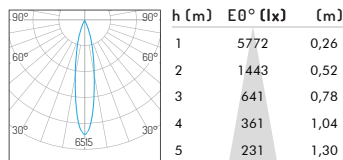

15W 15° 2700K