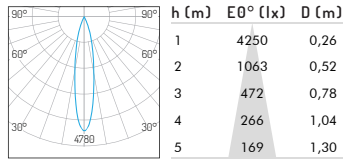

Adjustability

Hole size \varnothing 75mm

Product Specifications

| | | | |
|--------------------|--|-----------|---------|
| Input Voltage | AC 220 -240V, 50-60Hz | | |
| Fixture Power | 10W | 13W | 15W |
| Driving Current | 250 mA | 300 mA | 350 mA |
| Lumen Output* | 825 lm | 980 lm | 1110 lm |
| Fixture Efficiency | 82.5 lm/w | 75.3 lm/w | 74 lm/w |
| CRI | 90 | | |
| Color Temperature | 2700K/3000K/4000K | | |
| Beam Angle | 15°/24°/36° | | |
| Source Type | Citizen COB LED | | |
| Power Factor | - | | |
| Shielding Angle | 60° | | |
| Control Method | Not dimmable, Phase-cut dimming, 0/1-10V dimming, DALI dimming | | |

*Lumen output measured @ 2700K, 15° optics, ambient temperature 25°C

**RAL 9006 White aluminium, RAL 9016 Traffic white, RAL 9005 Jet black

Ordering code

| NO. | Housing color | Watt | CRI | CCT | Beam Angle | Control Method | Reflector |
|---------|---|-------------------------------------|-----|--|----------------------------------|---|--|
| 01.0510 | YW - Matt white YB - Matt black XX - Customized Color | 010 - 10W 013 - 13W 015 - 15W | 90 | 27 - 2700K 30 - 3000K 40 - 4000K | 15 - 15° 24 - 24° 36 - 36° | F - Standard on-off P - Phase dimming A - 0/1-10V dimming D - Dali dimming | 0 - No Reflector 1 - Specular 2 - Matt white 3 - Matt black 4 - Pearl black 5 - Bright gold 6 - Matt silver 7 - Matt gold |

Example: 01.0510YW010902715F0

Photometric Distribution

10W 15° 2700K

10W 24° 2700K

10W 36° 2700K

13W 15° 2700K

13W 24° 2700K

13W 36° 2700K