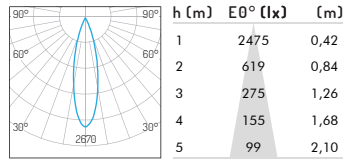

Adjustability

Hole size \varnothing 75mm

Product Specifications

| | | | |
|--------------------|--|-----------|---------|
| Input Voltage | AC 220 -240V, 50-60Hz | | |
| Fixture Power | 10W | 13W | 15W |
| Driving Current | 250 mA | 300 mA | 350 mA |
| Lumen Output* | 825 lm | 980 lm | 1110 lm |
| Fixture Efficiency | 82.5 lm/w | 75.3 lm/w | 74 lm/w |
| CRI | 90 | | |
| Color Temperature | 2700K/3000K/4000K | | |
| Beam Angle | 15°/24°/36° | | |
| Source Type | Citizen COB LED | | |
| Power Factor | - | | |
| Shielding Angle | 60° | | |
| Control Method | Not dimmable, Phase-cut dimming, 0/1-10V dimming, DALI dimming | | |

| | |
|--------------------|---------------------------------|
| MacAdam Ellipse | <3 SDCM |
| CCT Tolerance | ± 100 K |
| UGR | <19 |
| Product Dimensions | Ø84*96 mm |
| Hole Size | Ø75 mm |
| Weight | 0.43 kg |
| Package Size | L11.7*11*13.5 cm |
| Carton Size | 24PCS/CTN, L46.5*W37.5*H29.5 cm |

*Lumen output measured @ 2700K, 15° optics, ambient temperature 25°C

**RAL 9006 White aluminium, RAL 9016 Traffic white, RAL 9005 Jet black

Ordering code

| NO. | Housing color | Watt | CRI | CCT | Beam Angle | Control Method | Reflector |
|---------|---|-------------------------------------|-----|--|----------------------------------|---|--|
| 01.0510 | YW - Matt white YB - Matt black XX - Customized Color | 010 - 10W 013 - 13W 015 - 15W | 90 | 27 - 2700K 30 - 3000K 40 - 4000K | 15 - 15° 24 - 24° 36 - 36° | F - Standard on-off P - Phase dimming A - 0/1-10V dimming D - Dali dimming | 0 - No Reflector 1 - Specular 2 - Matt white 3 - Matt black 4 - Pearl black 5 - Bright gold 6 - Matt silver 7 - Matt gold |

Example: 01.0510YW010902715F0

Photometric Distribution

10W 15° 2700K

10W 24° 2700K

10W 36° 2700K

13W 15° 2700K

13W 24° 2700K

13W 36° 2700K