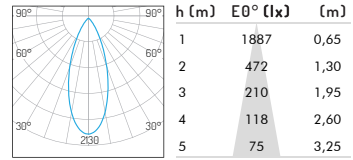

15W 36° 2700K