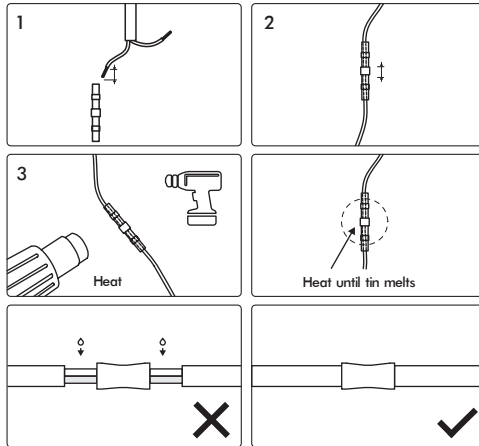

FAUNA

Floor/Wall-mounted Luminaires

Class I 220V	IP Rating 65	Material Aluminum	Install Person/s 1x				

CAUTION – This product must be installed by a qualified installer
Please read instruction manual carefully before installing luminaire

Surge Protection
For comprehensive protection of a luminaire against electrical surges, surge protection shall be installed on the mains supply where required to protect luminaires and drivers from transient voltage damage.

Warranty

Please read these installation instructions carefully before installing this product. This product must be installed and maintained by a suitably qualified person/s in compliance with the latest applicable regulations and relevant legislation. UOZU does not warrant any claim based on defects or damage caused by misuse, improper installation, improper operation and/or modifications carried out by the purchaser or third parties. This product shall not be used as a 'working light' during construction. This will result in the warranty of the product to be void. For warranty duration, please refer to the data sheet.

Product type

Wiring