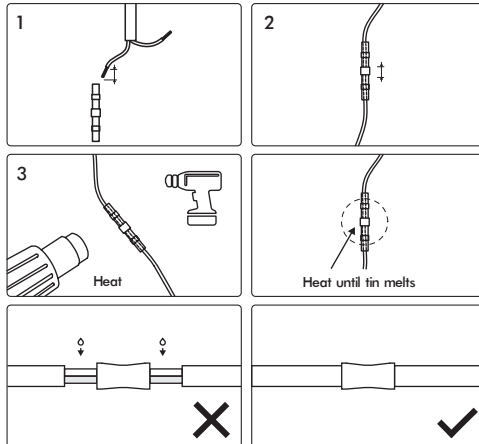

FORTUNA/FORTUNA WALL

Floor/Wall-mounted Luminaires

Class I 220V	IP Rating 65	Material Aluminum	Install Person/s 1x				

CAUTION – This product must be installed by a qualified installer
Please read instruction manual carefully before installing luminaire

Surge Protection
For comprehensive protection of a luminaire against electrical surges, surge protection shall be installed on the mains supply where required to protect luminaires and drivers from transient voltage damage.

Warranty

Please read these installation instructions carefully before installing this product. This product must be installed and maintained by a suitably qualified person/s in compliance with the latest applicable regulations and relevant legislation. UOZU does not warrant any claim based on defects or damage caused by misuse, improper installation, improper operation and/or modifications carried out by the purchaser or third parties. This product shall not be used as a 'working light' during construction. This will result in the warranty of the product to be void. For warranty duration, please refer to the data sheet.

Product type

Wiring