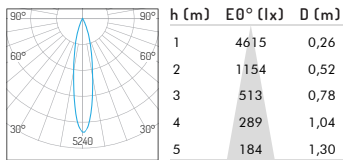

15W 15° 2700K