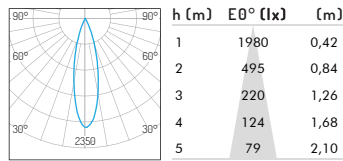

84

110

Adjustability

Horizontal: 0-355°

Vertical: 0-25°

Hole size \varnothing 75mm

Product Specifications

Input Voltage	AC 220 -240V, 50-60Hz		
Fixture Power	10W	13W	15W
Driving Current	250 mA	300 mA	350 mA
Lumen Output*	660 lm	784 lm	888 lm
Fixture Efficiency	66.0 lm/w	60.3 lm/w	59.2 lm/w
CRI	90		
Color Temperature	2700K/3000K/4000K		
Beam Angle	15°/24°/36°		
Source Type	Citizen COB LED		
Power Factor	-		
Shielding Angle	60°		
Control Method	Not dimmable, Phase-cut dimming, 0/1-10V dimming, DALI dimming		

MacAdam Ellipse	<3 SDCM
CCT Tolerance	± 100 K
UGR	<16
Product Dimensions	Ø84*110 mm
Hole Size	Ø75 mm
Weight	0.45 kg
Package Size	L11.7*11*13.5 cm
Carton Size	24PCS/CTN, L46.5*W37.5*H29.5 cm

Safety Class	Class II
Ambient Temperature	-20°C-50°C
Storage Temperature	-20°C-50°C
Lumen Maintenance	-20°C-50°C, LED 50000H L90/B10-Ta25°
IP Rating	IP20
Housing Material	Die-cast Aluminium
Housing Color**	RAL 9006, RAL 9016, RAL 9005
Warranty	3 years

*Lumen output measured @ 2700K, 15° optics, ambient temperature 25°C

**RAL 9006 White aluminium, RAL 9016 Traffic white, RAL 9005 Jet black

Ordering code

NO.	Housing color	Watt	CRI	CCT	Beam Angle	Control Method	Reflector
01.0522	YW - Matt white YB - Matt black XX - Customized Color	010 - 10W 013 - 13W 015 - 15W	90	27 - 2700K 30 - 3000K 40 - 4000K	15 - 15° 24 - 24° 36 - 36°	F - Standard on-off P - Phase dimming A - 0/1-10V dimming D - Dali dimming	0 - No Reflector 1 - Specular 2 - Matt white 3 - Matt black 4 - Pearl black 5 - Bright gold 6 - Matt silver 7 - Matt gold

Example: 01.0522YW010902715F0

Photometric Distribution

10W 15° 2700K

10W 24° 2700K

10W 36° 2700K

13W 15° 2700K

13W 24° 2700K

13W 36° 2700K