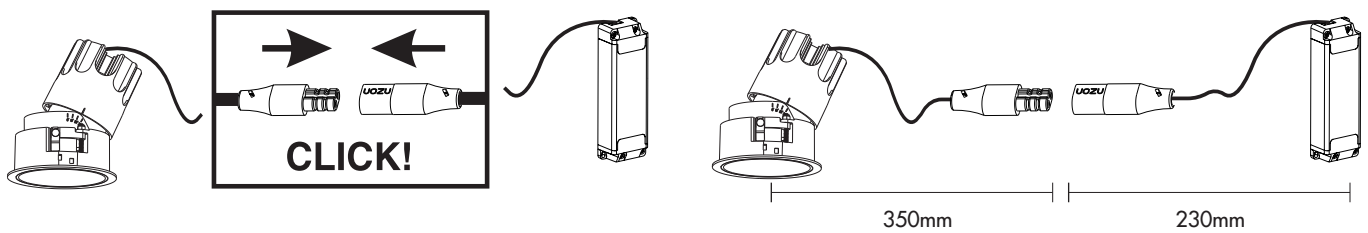

Optic Accessories

Assembly Indication