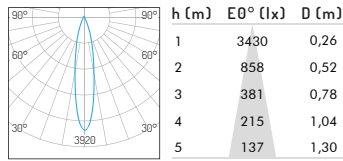

84

110

Adjustability

Horizontal: 0-355°

Vertical: 0-25°

Hole size \varnothing 75mm

Product Specifications

Input Voltage	AC 220 -240V, 50-60Hz		
Fixture Power	10W	13W	15W
Driving Current	250 mA	300 mA	350 mA
Lumen Output*	660 lm	784 lm	888 lm
Fixture Efficiency	66.0 lm/w	60.3 lm/w	59.2 lm/w
CRI	90		
Color Temperature	2700K/3000K/4000K		
Beam Angle	15°/24°/36°		
Source Type	Citizen COB LED		
Power Factor	-		
Shielding Angle	60°		
Control Method	Not dimmable, Phase-cut dimming, 0/1-10V dimming, DALI dimming		

MacAdam Ellipse	<3 SDCM
CCT Tolerance	± 100 K
UGR	<16
Product Dimensions	Ø84*110 mm
Hole Size	Ø75 mm
Weight	0.45 kg
Package Size	L11.7*11*13.5 cm
Carton Size	24PCS/CTN, L46.5*W37.5*H29.5 cm

Safety Class	Class II
Ambient Temperature	-20°C-50°C
Storage Temperature	-20°C-50°C
Lumen Maintenance	-20°C-50°C, LED 50000H L90/B10-Ta25°
IP Rating	IP20
Housing Material	Die-cast Aluminium
Housing Color**	RAL 9006, RAL 9016, RAL 9005
Warranty	3 years

*Lumen output measured @ 2700K, 15° optics, ambient temperature 25°C

**RAL 9006 White aluminium, RAL 9016 Traffic white, RAL 9005 Jet black

Ordering code

NO.	Housing color	Watt	CRI	CCT	Beam Angle	Control Method	Reflector
01.0522	YW - Matt white YB - Matt black XX - Customized Color	010 - 10W 013 - 13W 015 - 15W	90	27 - 2700K 30 - 3000K 40 - 4000K	15 - 15° 24 - 24° 36 - 36°	F - Standard on-off P - Phase dimming A - 0/1-10V dimming D - Dali dimming	0 - No Reflector 1 - Specular 2 - Matt white 3 - Matt black 4 - Pearl black 5 - Bright gold 6 - Matt silver 7 - Matt gold

Example: 01.0522YW010902715F0

Photometric Distribution

10W 15° 2700K

10W 24° 2700K

10W 36° 2700K

13W 15° 2700K

13W 24° 2700K

13W 36° 2700K