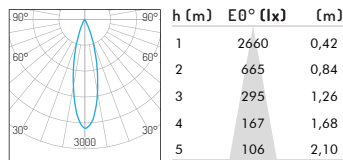

15W 24° 2700K