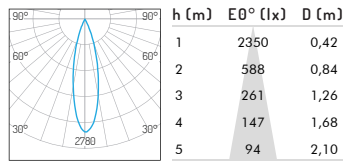

84

110

Adjustability

Horizontal: 0-355°

Vertical: 0-25°

Hole size \varnothing 75mm

Product Specifications

Input Voltage	AC 220 -240V, 50-60Hz		
Fixture Power	10W	13W	15W
Driving Current	250 mA	300 mA	350 mA
Lumen Output*	660 lm	784 lm	888 lm
Fixture Efficiency	66.0 lm/w	60.3 lm/w	59.2 lm/w
CRI	90		
Color Temperature	2700K/3000K/4000K		
Beam Angle	15°/24°/36°		
Source Type	Citizen COB LED		
Power Factor	-		
Shielding Angle	60°		
Control Method	Not dimmable, Phase-cut dimming, 0/1-10V dimming, DALI dimming		

*Lumen output measured @ 2700K, 15° optics, ambient temperature 25°C

**RAL 9006 White aluminium, RAL 9016 Traffic white, RAL 9005 Jet black

Ordering code

NO.	Housing color	Watt	CRI	CCT	Beam Angle	Control Method	Reflector
01.0522	YW - Matt white YB - Matt black XX - Customized Color	010 - 10W 013 - 13W 015 - 15W	90	27 - 2700K 30 - 3000K 40 - 4000K	15 - 15° 24 - 24° 36 - 36°	F - Standard on-off P - Phase dimming A - 0/1-10V dimming D - Dali dimming	0 - No Reflector 1 - Specular 2 - Matt white 3 - Matt black 4 - Pearl black 5 - Bright gold 6 - Matt silver 7 - Matt gold

Example: 01.0522YW010902715F0

Photometric Distribution

10W 15° 2700K

10W 24° 2700K

10W 36° 2700K

13W 15° 2700K

13W 24° 2700K

13W 36° 2700K