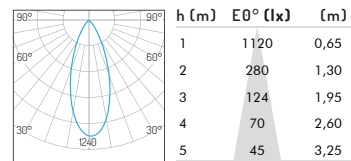

84

110

Adjustability

Horizontal: 0-355°

Vertical: 0-25°

Hole size \varnothing 75mm

Product Specifications

Input Voltage	AC 220 -240V, 50-60Hz		
Fixture Power	10W	13W	15W
Driving Current	250 mA	300 mA	350 mA
Lumen Output*	660 lm	784 lm	888 lm
Fixture Efficiency	66.0 lm/w	60.3 lm/w	59.2 lm/w
CRI	90		
Color Temperature	2700K/3000K/4000K		
Beam Angle	15°/24°/36°		
Source Type	Citizen COB LED		
Power Factor	-		
Shielding Angle	60°		
Control Method	Not dimmable, Phase-cut dimming, 0/1-10V dimming, DALI dimming		

MacAdam Ellipse	<3 SDCM
CCT Tolerance	± 100 K
UGR	<16
Product Dimensions	Ø84*110 mm
Hole Size	Ø75 mm
Weight	0.45 kg
Package Size	L11.7*11*13.5 cm
Carton Size	24PCS/CTN, L46.5*W37.5*H29.5 cm

Safety Class	Class II
Ambient Temperature	-20°C-50°C
Storage Temperature	-20°C-50°C
Lumen Maintenance	-20°C-50°C, LED 50000H L90/B10-Ta25°
IP Rating	IP20
Housing Material	Die-cast Aluminium
Housing Color**	RAL 9006, RAL 9016, RAL 9005
Warranty	3 years

*Lumen output measured @ 2700K, 15° optics, ambient temperature 25°C

**RAL 9006 White aluminium, RAL 9016 Traffic white, RAL 9005 Jet black

Ordering code

NO.	Housing color	Watt	CRI	CCT	Beam Angle	Control Method	Reflector
01.0522	YW - Matt white YB - Matt black XX - Customized Color	010 - 10W 013 - 13W 015 - 15W	90	27 - 2700K 30 - 3000K 40 - 4000K	15 - 15° 24 - 24° 36 - 36°	F - Standard on-off P - Phase dimming A - 0/1-10V dimming D - Dali dimming	0 - No Reflector 1 - Specular 2 - Matt white 3 - Matt black 4 - Pearl black 5 - Bright gold 6 - Matt silver 7 - Matt gold

Example: 01.0522YW010902715F0

Photometric Distribution

10W 15° 2700K

10W 24° 2700K

10W 36° 2700K

13W 15° 2700K

13W 24° 2700K

13W 36° 2700K