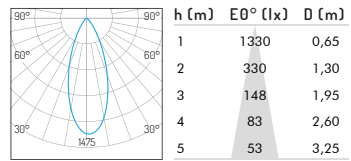

84

110

Adjustability

Horizontal: 0-355°

Vertical: 0-25°

Hole size \varnothing 75mm

Product Specifications

Input Voltage	AC 220 -240V, 50-60Hz		
Fixture Power	10W	13W	15W
Driving Current	250 mA	300 mA	350 mA
Lumen Output*	660 lm	784 lm	888 lm
Fixture Efficiency	66.0 lm/w	60.3 lm/w	59.2 lm/w
CRI	90		
Color Temperature	2700K/3000K/4000K		
Beam Angle	15°/24°/36°		
Source Type	Citizen COB LED		
Power Factor	-		
Shielding Angle	60°		
Control Method	Not dimmable, Phase-cut dimming, 0/1-10V dimming, DALI dimming		

*Lumen output measured @ 2700K, 15° optics, ambient temperature 25°C

**RAL 9006 White aluminium, RAL 9016 Traffic white, RAL 9005 Jet black

Ordering code

NO.	Housing color	Watt	CRI	CCT	Beam Angle	Control Method	Reflector
01.0522	YW - Matt white YB - Matt black XX - Customized Color	010 - 10W 013 - 13W 015 - 15W	90	27 - 2700K 30 - 3000K 40 - 4000K	15 - 15° 24 - 24° 36 - 36°	F - Standard on-off P - Phase dimming A - 0/1-10V dimming D - Dali dimming	0 - No Reflector 1 - Specular 2 - Matt white 3 - Matt black 4 - Pearl black 5 - Bright gold 6 - Matt silver 7 - Matt gold

Example: 01.0522YW010902715F0

Photometric Distribution

10W 15° 2700K

10W 24° 2700K

10W 36° 2700K

13W 15° 2700K

13W 24° 2700K

13W 36° 2700K