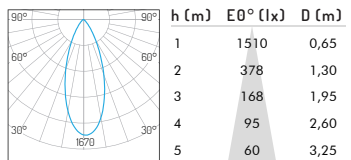

15W 36° 2700K