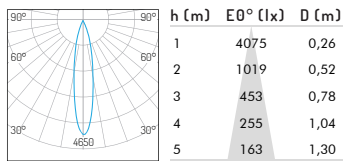

84

110

Adjustability

Horizontal: 0-355°

Vertical: 0-25°

Hole size \varnothing 75mm

Product Specifications

Input Voltage	AC 220 -240V, 50-60Hz		
Fixture Power	10W	13W	15W
Driving Current	250 mA	300 mA	350 mA
Lumen Output*	660 lm	784 lm	888 lm
Fixture Efficiency	66.0 lm/w	60.3 lm/w	59.2 lm/w
CRI	90		
Color Temperature	2700K/3000K/4000K		
Beam Angle	15°/24°/36°		
Source Type	Citizen COB LED		
Power Factor	-		
Shielding Angle	60°		
Control Method	Not dimmable, Phase-cut dimming, 0/1-10V dimming, DALI dimming		

*Lumen output measured @ 2700K, 15° optics, ambient temperature 25°C

**RAL 9006 White aluminium, RAL 9016 Traffic white, RAL 9005 Jet black

Ordering code

NO.	Housing color	Watt	CRI	CCT	Beam Angle	Control Method	Reflector
01.0522	YW - Matt white YB - Matt black XX - Customized Color	010 - 10W 013 - 13W 015 - 15W	90	27 - 2700K 30 - 3000K 40 - 4000K	15 - 15° 24 - 24° 36 - 36°	F - Standard on-off P - Phase dimming A - 0/1-10V dimming D - Dali dimming	0 - No Reflector 1 - Specular 2 - Matt white 3 - Matt black 4 - Pearl black 5 - Bright gold 6 - Matt silver 7 - Matt gold

Example: 01.0522YW010902715F0

Photometric Distribution

10W 15° 2700K

10W 24° 2700K

10W 36° 2700K

13W 15° 2700K

13W 24° 2700K

13W 36° 2700K