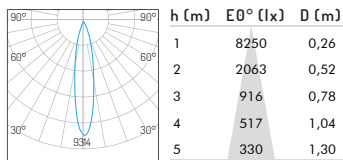

Adjustability

Horizontal: 0-355°

Vertical: 0-25°

Hole size Ø125mm

Product Specifications

Input Voltage	AC 220 -240V, 50-60Hz		
Fixture Power	20W	24W	28W
Driving Current	500 mA	600 mA	700 mA
Lumen Output*	1250 lm	1500 lm	1750 lm
Fixture Efficiency	62.5 lm/w	62.5 lm/w	62.5 lm/w
CRI	90		
Color Temperature	2700K/3000K/4000K		
Beam Angle	15°/24°/36°		
Source Type	Citizen COB LED		
Power Factor	>0.9		
Shielding Angle	60°		
Control Method	Not dimmable, Phase-cut dimming, 0/1-10V dimming, DALI dimming		

*Lumen output measured @ 2700K, 15° optics, ambient temperature 25°C

**RAL 9006 White aluminium, RAL 9016 Traffic white, RAL 9005 Jet black

Ordering code

NO.	Housing color	Watt	CRI	CCT	Beam Angle	Control Method	Reflector
01.0720	YW - Matt white YB - Matt black XX - Customized Color	020 - 20W 024 - 24W 028 - 28W	90	27 - 2700K 30 - 3000K 40 - 4000K	15 - 15° 24 - 24° 36 - 36°	F - Standard on-off P - Phase dimming A - 0/1-10V dimming D - Dali dimming	0 - No Reflector 1 - Specular 2 - Matt white 3 - Matt black 4 - Pearl black 5 - Bright gold 6 - Matt silver 7 - Matt gold

Example: 01.0720YW020902715F0

Photometric Distribution

20W 15° 2700K

20W 24° 2700K

20W 36° 2700K

24W 15° 2700K

24W 24° 2700K

24W 36° 2700K

28W 15° 2700K

28W 24° 2700K

28W 36° 2700K

Optic Accessories

Honeycomb Louver

Specular

Elliptical diffuser Clear

Matt silver