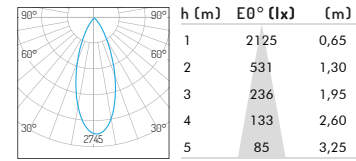

Adjustability

Horizontal: 0-355°

Vertical: 0-25°

Hole size Ø125mm

Product Specifications

Input Voltage	AC 220 -240V, 50-60Hz		
Fixture Power	20W	24W	28W
Driving Current	500 mA	600 mA	700 mA
Lumen Output*	1250 lm	1500 lm	1750 lm
Fixture Efficiency	62.5 lm/w	62.5 lm/w	62.5 lm/w
CRI	90		
Color Temperature	2700K/3000K/4000K		
Beam Angle	15°/24°/36°		
Source Type	Citizen COB LED		
Power Factor	>0.9		
Shielding Angle	60°		
Control Method	Not dimmable, Phase-cut dimming, 0/1-10V dimming, DALI dimming		

*Lumen output measured @ 2700K, 15° optics, ambient temperature 25°C

**RAL 9006 White aluminium, RAL 9016 Traffic white, RAL 9005 Jet black

Ordering code

NO.	Housing color	Watt	CRI	CCT	Beam Angle	Control Method	Reflector
01.0720	YW - Matt white YB - Matt black XX - Customized Color	020 - 20W 024 - 24W 028 - 28W	90	27 - 2700K 30 - 3000K 40 - 4000K	15 - 15° 24 - 24° 36 - 36°	F - Standard on-off P - Phase dimming A - 0/1-10V dimming D - Dali dimming	0 - No Reflector 1 - Specular 2 - Matt white 3 - Matt black 4 - Pearl black 5 - Bright gold 6 - Matt silver 7 - Matt gold

Example: 01.0720YW020902715F0

Photometric Distribution

20W 15° 2700K

20W 24° 2700K

20W 36° 2700K

24W 15° 2700K

24W 24° 2700K

24W 36° 2700K

28W 15° 2700K

28W 24° 2700K

28W 36° 2700K

Optic Accessories

Honeycomb Louver

Specular

Elliptical diffuser Clear

Matt silver