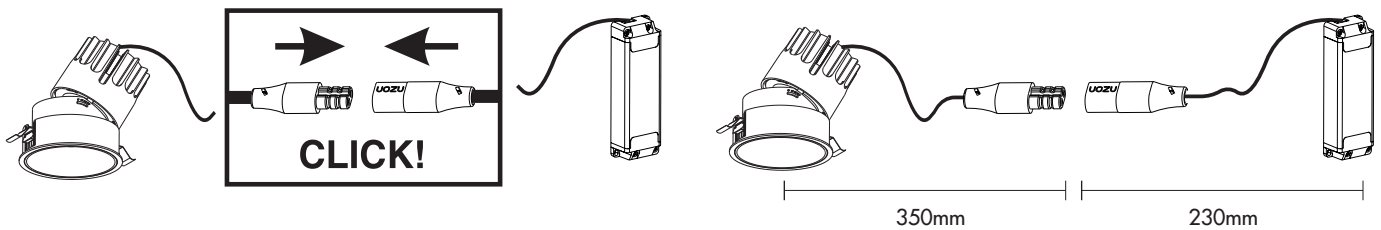

Optic Accessories

Assembly Indication