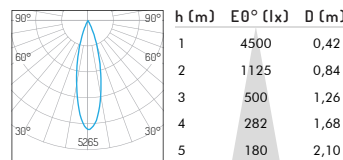

Adjustability

Horizontal: 0-355°

Vertical: 0-25°

Hole size Ø125mm

Product Specifications

Input Voltage	AC 220 -240V, 50-60Hz		
Fixture Power	20W	24W	28W
Driving Current	500 mA	600 mA	700 mA
Lumen Output*	1250 lm	1500 lm	1750 lm
Fixture Efficiency	62.5 lm/w	62.5 lm/w	62.5 lm/w
CRI	90		
Color Temperature	2700K/3000K/4000K		
Beam Angle	15°/24°/36°		
Source Type	Citizen COB LED		
Power Factor	>0.9		
Shielding Angle	60°		
Control Method	Not dimmable, Phase-cut dimming, 0/1-10V dimming, DALI dimming		

*Lumen output measured @ 2700K, 15° optics, ambient temperature 25°C

**RAL 9006 White aluminium, RAL 9016 Traffic white, RAL 9005 Jet black

Ordering code

NO.	Housing color	Watt	CRI	CCT	Beam Angle	Control Method	Reflector
01.0720	YW - Matt white YB - Matt black XX - Customized Color	020 - 20W 024 - 24W 028 - 28W	90	27 - 2700K 30 - 3000K 40 - 4000K	15 - 15° 24 - 24° 36 - 36°	F - Standard on-off P - Phase dimming A - 0/1-10V dimming D - Dali dimming	0 - No Reflector 1 - Specular 2 - Matt white 3 - Matt black 4 - Pearl black 5 - Bright gold 6 - Matt silver 7 - Matt gold

Example: 01.0720YW020902715F0

Photometric Distribution

20W 15° 2700K

20W 24° 2700K

20W 36° 2700K

24W 15° 2700K

24W 24° 2700K

24W 36° 2700K

28W 15° 2700K

28W 24° 2700K

28W 36° 2700K

Optic Accessories

Honeycomb Louver

Specular

Elliptical diffuser Clear

Matt silver