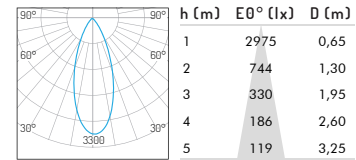

28W 36° 2700K