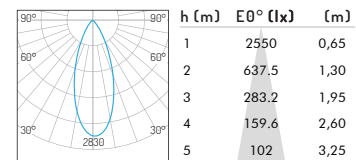

Adjustability

Horizontal: 0-355°

Vertical: 0-25°

Hole size Ø125mm

Product Specifications

Input Voltage	AC 220 -240V, 50-60Hz		
Fixture Power	20W	24W	28W
Driving Current	500 mA	600 mA	700 mA
Lumen Output*	1250 lm	1500 lm	1750 lm
Fixture Efficiency	62.5 lm/w	62.5 lm/w	62.5 lm/w
CRI	90		
Color Temperature	2700K/3000K/4000K		
Beam Angle	15°/24°/36°		
Source Type	Citizen COB LED		
Power Factor	>0.9		
Shielding Angle	60°		
Control Method	Not dimmable, Phase-cut dimming, 0/1-10V dimming, DALI dimming		

*Lumen output measured @ 2700K, 15° optics, ambient temperature 25°C

**RAL 9006 White aluminium, RAL 9016 Traffic white, RAL 9005 Jet black

Ordering code

NO.	Housing color	Watt	CRI	CCT	Beam Angle	Control Method	Reflector
01.0720	YW - Matt white YB - Matt black XX - Customized Color	020 - 20W 024 - 24W 028 - 28W	90	27 - 2700K 30 - 3000K 40 - 4000K	15 - 15° 24 - 24° 36 - 36°	F - Standard on-off P - Phase dimming A - 0/1-10V dimming D - Dali dimming	0 - No Reflector 1 - Specular 2 - Matt white 3 - Matt black 4 - Pearl black 5 - Bright gold 6 - Matt silver 7 - Matt gold

Example: 01.0720YW020902715F0

Photometric Distribution

20W 15° 2700K

20W 24° 2700K

20W 36° 2700K

24W 15° 2700K

24W 24° 2700K

24W 36° 2700K