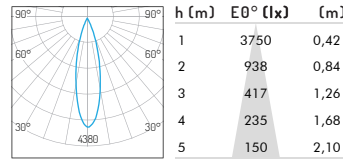

Adjustability

Horizontal: 0-355°

Vertical: 0-25°

Hole size Ø125mm

Product Specifications

Input Voltage	AC 220 -240V, 50-60Hz		
Fixture Power	20W	24W	28W
Driving Current	500 mA	600 mA	700 mA
Lumen Output*	1250 lm	1500 lm	1750 lm
Fixture Efficiency	62.5 lm/w	62.5 lm/w	62.5 lm/w
CRI	90		
Color Temperature	2700K/3000K/4000K		
Beam Angle	15°/24°/36°		
Source Type	Citizen COB LED		
Power Factor	>0.9		
Shielding Angle	60°		
Control Method	Not dimmable, Phase-cut dimming, 0/1-10V dimming, DALI dimming		

MacAdam Ellipse	<3 SDCM
CCT Tolerance	± 100 K
UGR	<16
Product Dimensions	Ø135*160 mm
Hole Size	Ø125 mm
Weight	/
Package Size	L17*17*18 cm
Carton Size	8PCS/CTN, L35.5*W35.5*H38 cm

Safety Class	Class II
Ambient Temperature	-20°C-50°C
Storage Temperature	-20°C-50°C
Lumen Maintenance	-20°C-50°C, LED 50000H L90/B10-Ta25°
IP Rating	IP20
Housing Material	Die-cast Aluminium
Housing Color**	RAL 9006, RAL 9016, RAL 9005
Warranty	3 years

*Lumen output measured @ 2700K, 15° optics, ambient temperature 25°C

**RAL 9006 White aluminium, RAL 9016 Traffic white, RAL 9005 Jet black

Ordering code

NO.	Housing color	Watt	CRI	CCT	Beam Angle	Control Method	Reflector
01.0720	YW - Matt white YB - Matt black XX - Customized Color	020 - 20W 024 - 24W 028 - 28W	90	27 - 2700K 30 - 3000K 40 - 4000K	15 - 15° 24 - 24° 36 - 36°	F - Standard on-off P - Phase dimming A - 0/1-10V dimming D - Dali dimming	0 - No Reflector 1 - Specular 2 - Matt white 3 - Matt black 4 - Pearl black 5 - Bright gold 6 - Matt silver 7 - Matt gold

Example: 01.0720YW020902715F0

Photometric Distribution

20W 15° 2700K

20W 24° 2700K

20W 36° 2700K

24W 15° 2700K

24W 24° 2700K

24W 36° 2700K