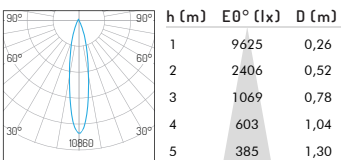

28W 15° 2700K