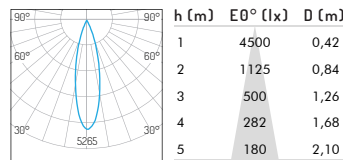

Adjustability

Horizontal: 0-355°

Vertical: 0-25°

Hole size Ø125mm

Product Specifications

Input Voltage	AC 220 -240V, 50-60Hz		
Fixture Power	20W	24W	28W
Driving Current	500 mA	600 mA	700 mA
Lumen Output*	1250 lm	1500 lm	1750 lm
Fixture Efficiency	62.5 lm/w	62.5 lm/w	62.5 lm/w
CRI	90		
Color Temperature	2700K/3000K/4000K		
Beam Angle	15°/24°/36°		
Source Type	Citizen COB LED		
Power Factor	>0.9		
Shielding Angle	60°		
Control Method	Not dimmable, Phase-cut dimming, 0/1-10V dimming, DALI dimming		

*Lumen output measured @ 2700K, 15° optics, ambient temperature 25°C

**RAL 9006 White aluminium, RAL 9016 Traffic white, RAL 9005 Jet black

Ordering code

NO.	Housing color	Watt	CRI	CCT	Beam Angle	Control Method	Reflector
01.0720	YW - Matt white YB - Matt black XX - Customized Color	020 - 20W 024 - 24W 028 - 28W	90	27 - 2700K 30 - 3000K 40 - 4000K	15 - 15° 24 - 24° 36 - 36°	F - Standard on-off P - Phase dimming A - 0/1-10V dimming D - Dali dimming	0 - No Reflector 1 - Specular 2 - Matt white 3 - Matt black 4 - Pearl black 5 - Bright gold 6 - Matt silver 7 - Matt gold

Example: 01.0720YW020902715F0

Photometric Distribution

20W 15° 2700K

20W 24° 2700K

20W 36° 2700K

24W 15° 2700K

24W 24° 2700K

24W 36° 2700K

28W 15° 2700K

28W 24° 2700K

28W 36° 2700K

Optic Accessories

Honeycomb Louver

Specular

Elliptical diffuser Clear

Matt silver