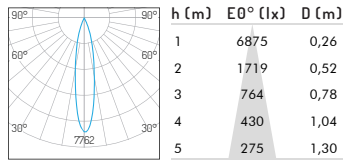

Adjustability

Horizontal: 0-355°

Vertical: 0-25°

Hole size Ø125mm

Product Specifications

Input Voltage	AC 220 -240V, 50-60Hz		
Fixture Power	20W	24W	28W
Driving Current	500 mA	600 mA	700 mA
Lumen Output*	1250 lm	1500 lm	1750 lm
Fixture Efficiency	62.5 lm/w	62.5 lm/w	62.5 lm/w
CRI	90		
Color Temperature	2700K/3000K/4000K		
Beam Angle	15°/24°/36°		
Source Type	Citizen COB LED		
Power Factor	>0.9		
Shielding Angle	60°		
Control Method	Not dimmable, Phase-cut dimming, 0/1-10V dimming, DALI dimming		

MacAdam Ellipse	<3 SDCM
CCT Tolerance	± 100 K
UGR	<16
Product Dimensions	Ø135*160 mm
Hole Size	Ø125 mm
Weight	/
Package Size	L17*17*18 cm
Carton Size	8PCS/CTN, L35.5*W35.5*H38 cm

Safety Class	Class II
Ambient Temperature	-20°C-50°C
Storage Temperature	-20°C-50°C
Lumen Maintenance	-20°C-50°C, LED 50000H L90/B10-Ta25°
IP Rating	IP20
Housing Material	Die-cast Aluminium
Housing Color**	RAL 9006, RAL 9016, RAL 9005
Warranty	3 years

*Lumen output measured @ 2700K, 15° optics, ambient temperature 25°C

**RAL 9006 White aluminium, RAL 9016 Traffic white, RAL 9005 Jet black

Ordering code

NO.	Housing color	Watt	CRI	CCT	Beam Angle	Control Method	Reflector
01.0720	YW - Matt white YB - Matt black XX - Customized Color	020 - 20W 024 - 24W 028 - 28W	90	27 - 2700K 30 - 3000K 40 - 4000K	15 - 15° 24 - 24° 36 - 36°	F - Standard on-off P - Phase dimming A - 0/1-10V dimming D - Dali dimming	0 - No Reflector 1 - Specular 2 - Matt white 3 - Matt black 4 - Pearl black 5 - Bright gold 6 - Matt silver 7 - Matt gold

Example: 01.0720YW020902715F0

Photometric Distribution

20W 15° 2700K

20W 24° 2700K

20W 36° 2700K

24W 15° 2700K

24W 24° 2700K

24W 36° 2700K