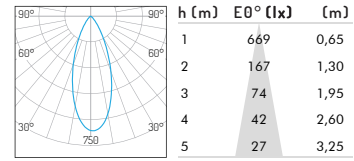

Adjustability

Horizontal: 0-355°

Vertical: 0-25°

Hole size Ø59mm

85

57

Product Specifications

Input Voltage	AC 220 -240V, 50-60Hz	
Fixture Power	5W	7W
Driving Current	150 mA	200 mA
Lumen Output*	304 lm	360 lm
Fixture Efficiency	60.8 lm/w	51.4 lm/w
CRI	90	
Color Temperature	2700K/3000K/4000K	
Beam Angle	15°/24°/36°	
Source Type	Citizen COB LED	
Power Factor	-	
Shielding Angle	60°	
Control Method	Not dimmable, Phase-cut dimming, 0/1-10V dimming, DALI dimming	

MacAdam Ellipse	<3 SDCM
CCT Tolerance	± 100 K
UGR	<19
Product Dimensions	Ø57*85 mm
Hole Size	Ø59 mm
Weight	0.33 kg
Package Size	L14.5*14.5*7 cm
Carton Size	24PCS/CTN, L45.5*W31*H30.5 cm

Safety Class	Class II
Ambient Temperature	-20°C-50°C
Storage Temperature	-20°C-50°C
Lumen Maintenance	-20°C-50°C, LED 50000H L90/B10-Ta25°
IP Rating	IP20
Housing Material	Die-cast Aluminium
Housing Color**	RAL 9006, RAL 9016, RAL 9005
Warranty	3 years

*Lumen output measured @ 2700K, 15° optics, ambient temperature 25°C

**RAL 9006 White aluminium, RAL 9016 Traffic white, RAL 9005 Jet black

Ordering code

NO.	Housing color	Watt	CRI	CCT	Beam Angle	Control Method	Reflector
01.0430	YW - Matt white YB - Matt black XX - Customized Color	005 - 5W 007 - 7W	90	27 - 2700K 30 - 3000K 40 - 4000K	15 - 15° 24 - 24° 36 - 36°	F - Standard on-off P - Phase dimming A - 0/1-10V dimming D - Dali dimming	0 - No Reflector 1 - Specular 2 - Matt white 3 - Matt black 4 - Pearl black 5 - Bright gold 6 - Matt silver 7 - Matt gold

Example: 01.0430YW005902715F0

Photometric Distribution

5W 15° 2700K

5W 24° 2700K

5W 36° 2700K

7W 15° 2700K

7W 24° 2700K

7W 36° 2700K