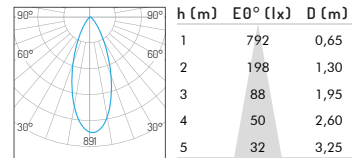

Adjustability

Horizontal: 0-355°

Vertical: 0-25°

Hole size Ø59mm

85

57

Product Specifications

Input Voltage	AC 220 -240V, 50-60Hz	
Fixture Power	5W	7W
Driving Current	150 mA	200 mA
Lumen Output*	304 lm	360 lm
Fixture Efficiency	60.8 lm/w	51.4 lm/w
CRI	90	
Color Temperature	2700K/3000K/4000K	
Beam Angle	15°/24°/36°	
Source Type	Citizen COB LED	
Power Factor	-	
Shielding Angle	60°	
Control Method	Not dimmable, Phase-cut dimming, 0/1-10V dimming, DALI dimming	

MacAdam Ellipse	<3 SDCM
CCT Tolerance	± 100 K
UGR	<19
Product Dimensions	Ø57*85 mm
Hole Size	Ø59 mm
Weight	0.33 kg
Package Size	L14.5*14.5*7 cm
Carton Size	24PCS/CTN, L45.5*W31*H30.5 cm

Safety Class	Class II
Ambient Temperature	-20°C-50°C
Storage Temperature	-20°C-50°C
Lumen Maintenance	-20°C-50°C, LED 50000H L90/B10-Ta25°
IP Rating	IP20
Housing Material	Die-cast Aluminium
Housing Color**	RAL 9006, RAL 9016, RAL 9005
Warranty	3 years

*Lumen output measured @ 2700K, 15° optics, ambient temperature 25°C

**RAL 9006 White aluminium, RAL 9016 Traffic white, RAL 9005 Jet black

Ordering code

NO.	Housing color	Watt	CRI	CCT	Beam Angle	Control Method	Reflector
01.0430	YW - Matt white YB - Matt black XX - Customized Color	005 - 5W 007 - 7W	90	27 - 2700K 30 - 3000K 40 - 4000K	15 - 15° 24 - 24° 36 - 36°	F - Standard on-off P - Phase dimming A - 0/1-10V dimming D - Dali dimming	0 - No Reflector 1 - Specular 2 - Matt white 3 - Matt black 4 - Pearl black 5 - Bright gold 6 - Matt silver 7 - Matt gold

Example: 01.0430YW005902715F0

Photometric Distribution

5W 15° 2700K

5W 24° 2700K

5W 36° 2700K

7W 15° 2700K

7W 24° 2700K

7W 36° 2700K