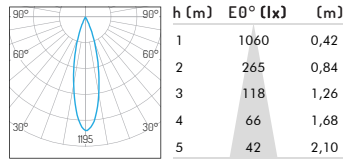

Adjustability

Horizontal: 0-355°

Vertical: 0-25°

Hole size Ø59mm

85

57

Product Specifications

Input Voltage	AC 220 -240V, 50-60Hz	
Fixture Power	5W	7W
Driving Current	150 mA	200 mA
Lumen Output*	304 lm	360 lm
Fixture Efficiency	60.8 lm/w	51.4 lm/w
CRI	90	
Color Temperature	2700K/3000K/4000K	
Beam Angle	15°/24°/36°	
Source Type	Citizen COB LED	
Power Factor	-	
Shielding Angle	60°	
Control Method	Not dimmable, Phase-cut dimming, 0/1-10V dimming, DALI dimming	

MacAdam Ellipse	<3 SDCM
CCT Tolerance	± 100 K
UGR	<19
Product Dimensions	Ø57*85 mm
Hole Size	Ø59 mm
Weight	0.33 kg
Package Size	L14.5*14.5*7 cm
Carton Size	24PCS/CTN, L45.5*W31*H30.5 cm

Safety Class	Class II
Ambient Temperature	-20°C-50°C
Storage Temperature	-20°C-50°C
Lumen Maintenance	-20°C-50°C, LED 50000H L90/B10-Ta25°
IP Rating	IP20
Housing Material	Die-cast Aluminium
Housing Color**	RAL 9006, RAL 9016, RAL 9005
Warranty	3 years

*Lumen output measured @ 2700K, 15° optics, ambient temperature 25°C

**RAL 9006 White aluminium, RAL 9016 Traffic white, RAL 9005 Jet black

Ordering code

NO.	Housing color	Watt	CRI	CCT	Beam Angle	Control Method	Reflector
01.0430	YW - Matt white YB - Matt black XX - Customized Color	005 - 5W 007 - 7W	90	27 - 2700K 30 - 3000K 40 - 4000K	15 - 15° 24 - 24° 36 - 36°	F - Standard on-off P - Phase dimming A - 0/1-10V dimming D - Dali dimming	0 - No Reflector 1 - Specular 2 - Matt white 3 - Matt black 4 - Pearl black 5 - Bright gold 6 - Matt silver 7 - Matt gold

Example: 01.0430YW005902715F0

Photometric Distribution

5W 15° 2700K

5W 24° 2700K

5W 36° 2700K

7W 15° 2700K

7W 24° 2700K

7W 36° 2700K