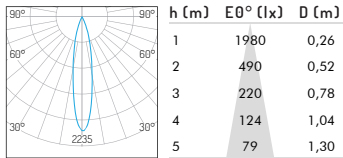

Adjustability

Horizontal: 0-355°

Vertical: 0-25°

Hole size Ø59mm

85

57

Product Specifications

Input Voltage	AC 220 -240V, 50-60Hz	
Fixture Power	5W	7W
Driving Current	150 mA	200 mA
Lumen Output*	304 lm	360 lm
Fixture Efficiency	60.8 lm/w	51.4 lm/w
CRI	90	
Color Temperature	2700K/3000K/4000K	
Beam Angle	15°/24°/36°	
Source Type	Citizen COB LED	
Power Factor	-	
Shielding Angle	60°	
Control Method	Not dimmable, Phase-cut dimming, 0/1-10V dimming, DALI dimming	

MacAdam Ellipse	<3 SDCM
CCT Tolerance	± 100 K
UGR	<19
Product Dimensions	Ø57*85 mm
Hole Size	Ø59 mm
Weight	0.33 kg
Package Size	L14.5*14.5*7 cm
Carton Size	24PCS/CTN, L45.5*W31*H30.5 cm

Safety Class	Class II
Ambient Temperature	-20°C-50°C
Storage Temperature	-20°C-50°C
Lumen Maintenance	-20°C-50°C, LED 50000H L90/B10-Ta25°
IP Rating	IP20
Housing Material	Die-cast Aluminium
Housing Color**	RAL 9006, RAL 9016, RAL 9005
Warranty	3 years

*Lumen output measured @ 2700K, 15° optics, ambient temperature 25°C

**RAL 9006 White aluminium, RAL 9016 Traffic white, RAL 9005 Jet black

Ordering code

NO.	Housing color	Watt	CRI	CCT	Beam Angle	Control Method	Reflector
01.0430	YW - Matt white YB - Matt black XX - Customized Color	005 - 5W 007 - 7W	90	27 - 2700K 30 - 3000K 40 - 4000K	15 - 15° 24 - 24° 36 - 36°	F - Standard on-off P - Phase dimming A - 0/1-10V dimming D - Dali dimming	0 - No Reflector 1 - Specular 2 - Matt white 3 - Matt black 4 - Pearl black 5 - Bright gold 6 - Matt silver 7 - Matt gold

Example: 01.0430YW005902715F0

Photometric Distribution

5W 15° 2700K

5W 24° 2700K

5W 36° 2700K

7W 15° 2700K

7W 24° 2700K

7W 36° 2700K