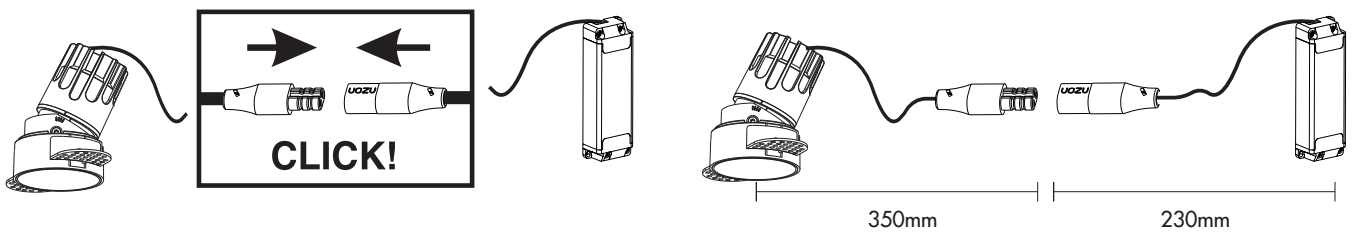

Optic Accessories

Assembly Indication