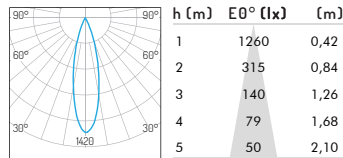

Adjustability

Horizontal: 0-355°

Vertical: 0-25°

Hole size Ø59mm

85

57

Product Specifications

Input Voltage	AC 220 -240V, 50-60Hz	
Fixture Power	5W	7W
Driving Current	150 mA	200 mA
Lumen Output*	304 lm	360 lm
Fixture Efficiency	60.8 lm/w	51.4 lm/w
CRI	90	
Color Temperature	2700K/3000K/4000K	
Beam Angle	15°/24°/36°	
Source Type	Citizen COB LED	
Power Factor	-	
Shielding Angle	60°	
Control Method	Not dimmable, Phase-cut dimming, 0/1-10V dimming, DALI dimming	

*Lumen output measured @ 2700K, 15° optics, ambient temperature 25°C

**RAL 9006 White aluminium, RAL 9016 Traffic white, RAL 9005 Jet black

Ordering code

NO.	Housing color	Watt	CRI	CCT	Beam Angle	Control Method	Reflector
01.0430	YW - Matt white YB - Matt black XX - Customized Color	005 - 5W 007 - 7W	90	27 - 2700K 30 - 3000K 40 - 4000K	15 - 15° 24 - 24° 36 - 36°	F - Standard on-off P - Phase dimming A - 0/1-10V dimming D - Dali dimming	0 - No Reflector 1 - Specular 2 - Matt white 3 - Matt black 4 - Pearl black 5 - Bright gold 6 - Matt silver 7 - Matt gold

Example: 01.0430YW005902715F0

Photometric Distribution

5W 15° 2700K

5W 24° 2700K

5W 36° 2700K

7W 15° 2700K

7W 24° 2700K

7W 36° 2700K