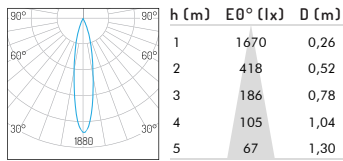

Adjustability

Horizontal: 0-355°

Vertical: 0-25°

Hole size Ø59mm

85

57

Product Specifications

Input Voltage	AC 220 -240V, 50-60Hz	
Fixture Power	5W	7W
Driving Current	150 mA	200 mA
Lumen Output*	304 lm	360 lm
Fixture Efficiency	60.8 lm/w	51.4 lm/w
CRI	90	
Color Temperature	2700K/3000K/4000K	
Beam Angle	15°/24°/36°	
Source Type	Citizen COB LED	
Power Factor	-	
Shielding Angle	60°	
Control Method	Not dimmable, Phase-cut dimming, 0/1-10V dimming, DALI dimming	

MacAdam Ellipse	<3 SDCM
CCT Tolerance	± 100 K
UGR	<19
Product Dimensions	Ø57*85 mm
Hole Size	Ø59 mm
Weight	0.33 kg
Package Size	L14.5*14.5*7 cm
Carton Size	24PCS/CTN, L45.5*W31*H30.5 cm

Safety Class	Class II
Ambient Temperature	-20°C-50°C
Storage Temperature	-20°C-50°C
Lumen Maintenance	-20°C-50°C, LED 50000H L90/B10-Ta25°
IP Rating	IP20
Housing Material	Die-cast Aluminium
Housing Color**	RAL 9006, RAL 9016, RAL 9005
Warranty	3 years

*Lumen output measured @ 2700K, 15° optics, ambient temperature 25°C

**RAL 9006 White aluminium, RAL 9016 Traffic white, RAL 9005 Jet black

Ordering code

NO.	Housing color	Watt	CRI	CCT	Beam Angle	Control Method	Reflector
01.0430	YW - Matt white YB - Matt black XX - Customized Color	005 - 5W 007 - 7W	90	27 - 2700K 30 - 3000K 40 - 4000K	15 - 15° 24 - 24° 36 - 36°	F - Standard on-off P - Phase dimming A - 0/1-10V dimming D - Dali dimming	0 - No Reflector 1 - Specular 2 - Matt white 3 - Matt black 4 - Pearl black 5 - Bright gold 6 - Matt silver 7 - Matt gold

Example: 01.0430YW005902715F0

Photometric Distribution

5W 15° 2700K

5W 24° 2700K

5W 36° 2700K

7W 15° 2700K

7W 24° 2700K

7W 36° 2700K