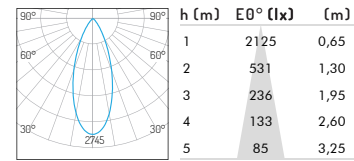

Adjustability

Horizontal: 0-355°

Vertical: 0-25°

Hole size \varnothing 125mm

Product Specifications

Input Voltage	AC 220 -240V, 50-60Hz		
Fixture Power	20W	24W	28W
Driving Current	500 mA	600 mA	700 mA
Lumen Output*	1250 lm	1500 lm	1750 lm
Fixture Efficiency	62.5 lm/w	62.5 lm/w	62.5 lm/w
CRI	90		
Color Temperature	2700K/3000K/4000K		
Beam Angle	15°/24°/36°		
Source Type	Citizen COB LED		
Power Factor	>0.9		
Shielding Angle	60°		
Control Method	Not dimmable, Phase-cut dimming, 0/1-10V dimming, DALI dimming		

*Lumen output measured @ 2700K, 15° optics, ambient temperature 25°C

**RAL 9006 White aluminium, RAL 9016 Traffic white, RAL 9005 Jet black

Ordering code

NO.	Housing color	Watt	CRI	CCT	Beam Angle	Control Method	Reflector
01.0730	YW - Matt white YB - Matt black XX - Customized Color	020 - 20W 024 - 24W 028 - 28W	90	27 - 2700K 30 - 3000K 40 - 4000K	15 - 15° 24 - 24° 36 - 36°	F - Standard on-off P - Phase dimming A - 0/1-10V dimming D - Dali dimming	0 - No Reflector 1 - Specular 2 - Matt white 3 - Matt black 4 - Pearl black 5 - Bright gold 6 - Matt silver 7 - Matt gold

Example: 01.0730YW020902715F0

Photometric Distribution

20W 15° 2700K

20W 24° 2700K

20W 36° 2700K

24W 15° 2700K

24W 24° 2700K

24W 36° 2700K

28W 15° 2700K

28W 24° 2700K

28W 36° 2700K

Optic Accessories

Honeycomb Louver

Specular

Elliptical diffuser Clear

Matt silver