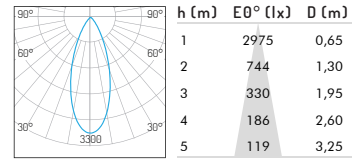

Adjustability

Horizontal: 0-355°

Vertical: 0-25°

Hole size \varnothing 125mm

Product Specifications

Input Voltage	AC 220 -240V, 50-60Hz		
Fixture Power	20W	24W	28W
Driving Current	500 mA	600 mA	700 mA
Lumen Output*	1250 lm	1500 lm	1750 lm
Fixture Efficiency	62.5 lm/w	62.5 lm/w	62.5 lm/w
CRI	90		
Color Temperature	2700K/3000K/4000K		
Beam Angle	15°/24°/36°		
Source Type	Citizen COB LED		
Power Factor	>0.9		
Shielding Angle	60°		
Control Method	Not dimmable, Phase-cut dimming, 0/1-10V dimming, DALI dimming		

*Lumen output measured @ 2700K, 15° optics, ambient temperature 25°C

**RAL 9006 White aluminium, RAL 9016 Traffic white, RAL 9005 Jet black

Ordering code

NO.	Housing color	Watt	CRI	CCT	Beam Angle	Control Method	Reflector
01.0730	YW - Matt white YB - Matt black XX - Customized Color	020 - 20W 024 - 24W 028 - 28W	90	27 - 2700K 30 - 3000K 40 - 4000K	15 - 15° 24 - 24° 36 - 36°	F - Standard on-off P - Phase dimming A - 0/1-10V dimming D - Dali dimming	0 - No Reflector 1 - Specular 2 - Matt white 3 - Matt black 4 - Pearl black 5 - Bright gold 6 - Matt silver 7 - Matt gold

Example: 01.0730YW020902715F0

Photometric Distribution

20W 15° 2700K

20W 24° 2700K

20W 36° 2700K

24W 15° 2700K

24W 24° 2700K

24W 36° 2700K

28W 15° 2700K

28W 24° 2700K

28W 36° 2700K

Optic Accessories

Honeycomb Louver

Specular

Elliptical diffuser Clear

Matt silver