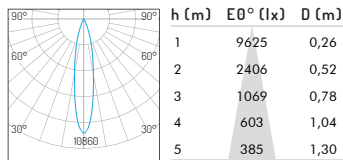

Adjustability

Horizontal: 0-355°

Vertical: 0-25°

Hole size \varnothing 125mm

Product Specifications

Input Voltage	AC 220 -240V, 50-60Hz		
Fixture Power	20W	24W	28W
Driving Current	500 mA	600 mA	700 mA
Lumen Output*	1250 lm	1500 lm	1750 lm
Fixture Efficiency	62.5 lm/w	62.5 lm/w	62.5 lm/w
CRI	90		
Color Temperature	2700K/3000K/4000K		
Beam Angle	15°/24°/36°		
Source Type	Citizen COB LED		
Power Factor	>0.9		
Shielding Angle	60°		
Control Method	Not dimmable, Phase-cut dimming, 0/1-10V dimming, DALI dimming		

*Lumen output measured @ 2700K, 15° optics, ambient temperature 25°C

**RAL 9006 White aluminium, RAL 9016 Traffic white, RAL 9005 Jet black

Ordering code

NO.	Housing color	Watt	CRI	CCT	Beam Angle	Control Method	Reflector
01.0730	YW - Matt white YB - Matt black XX - Customized Color	020 - 20W 024 - 24W 028 - 28W	90	27 - 2700K 30 - 3000K 40 - 4000K	15 - 15° 24 - 24° 36 - 36°	F - Standard on-off P - Phase dimming A - 0/1-10V dimming D - Dali dimming	0 - No Reflector 1 - Specular 2 - Matt white 3 - Matt black 4 - Pearl black 5 - Bright gold 6 - Matt silver 7 - Matt gold

Example: 01.0730YW020902715F0

Photometric Distribution

20W 15° 2700K

20W 24° 2700K

20W 36° 2700K

24W 15° 2700K

24W 24° 2700K

24W 36° 2700K

28W 15° 2700K

28W 24° 2700K

28W 36° 2700K

Optic Accessories

Honeycomb Louver

Specular

Elliptical diffuser Clear

Matt silver