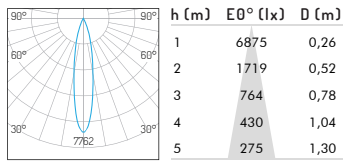

Adjustability

Horizontal: 0-355°

Vertical: 0-25°

Hole size \varnothing 125mm

Product Specifications

Input Voltage	AC 220 -240V, 50-60Hz		
Fixture Power	20W	24W	28W
Driving Current	500 mA	600 mA	700 mA
Lumen Output*	1250 lm	1500 lm	1750 lm
Fixture Efficiency	62.5 lm/w	62.5 lm/w	62.5 lm/w
CRI	90		
Color Temperature	2700K/3000K/4000K		
Beam Angle	15°/24°/36°		
Source Type	Citizen COB LED		
Power Factor	>0.9		
Shielding Angle	60°		
Control Method	Not dimmable, Phase-cut dimming, 0/1-10V dimming, DALI dimming		

*Lumen output measured @ 2700K, 15° optics, ambient temperature 25°C

**RAL 9006 White aluminium, RAL 9016 Traffic white, RAL 9005 Jet black

Ordering code

NO.	Housing color	Watt	CRI	CCT	Beam Angle	Control Method	Reflector
01.0730	YW - Matt white YB - Matt black XX - Customized Color	020 - 20W 024 - 24W 028 - 28W	90	27 - 2700K 30 - 3000K 40 - 4000K	15 - 15° 24 - 24° 36 - 36°	F - Standard on-off P - Phase dimming A - 0/1-10V dimming D - Dali dimming	0 - No Reflector 1 - Specular 2 - Matt white 3 - Matt black 4 - Pearl black 5 - Bright gold 6 - Matt silver 7 - Matt gold

Example: 01.0730YW020902715F0

Photometric Distribution

20W 15° 2700K

20W 24° 2700K

20W 36° 2700K

24W 15° 2700K

24W 24° 2700K

24W 36° 2700K