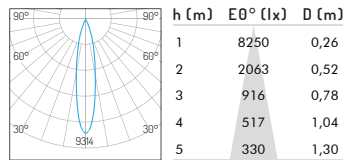

Adjustability

Horizontal: 0-355°

Vertical: 0-25°

Hole size \varnothing 125mm

Product Specifications

Input Voltage	AC 220 -240V, 50-60Hz		
Fixture Power	20W	24W	28W
Driving Current	500 mA	600 mA	700 mA
Lumen Output*	1250 lm	1500 lm	1750 lm
Fixture Efficiency	62.5 lm/w	62.5 lm/w	62.5 lm/w
CRI	90		
Color Temperature	2700K/3000K/4000K		
Beam Angle	15°/24°/36°		
Source Type	Citizen COB LED		
Power Factor	>0.9		
Shielding Angle	60°		
Control Method	Not dimmable, Phase-cut dimming, 0/1-10V dimming, DALI dimming		

*Lumen output measured @ 2700K, 15° optics, ambient temperature 25°C

**RAL 9006 White aluminium, RAL 9016 Traffic white, RAL 9005 Jet black

Ordering code

NO.	Housing color	Watt	CRI	CCT	Beam Angle	Control Method	Reflector
01.0730	YW - Matt white YB - Matt black XX - Customized Color	020 - 20W 024 - 24W 028 - 28W	90	27 - 2700K 30 - 3000K 40 - 4000K	15 - 15° 24 - 24° 36 - 36°	F - Standard on-off P - Phase dimming A - 0/1-10V dimming D - Dali dimming	0 - No Reflector 1 - Specular 2 - Matt white 3 - Matt black 4 - Pearl black 5 - Bright gold 6 - Matt silver 7 - Matt gold

Example: 01.0730YW020902715F0

Photometric Distribution

20W 15° 2700K

20W 24° 2700K

20W 36° 2700K

24W 15° 2700K

24W 24° 2700K

24W 36° 2700K

28W 15° 2700K

28W 24° 2700K

28W 36° 2700K

Optic Accessories

Honeycomb Louver

Specular

Elliptical diffuser Clear

Matt silver