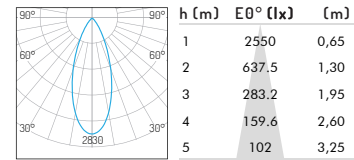

Adjustability

Horizontal: 0-355°

Vertical: 0-25°

Hole size \varnothing 125mm

Product Specifications

Input Voltage	AC 220 -240V, 50-60Hz		
Fixture Power	20W	24W	28W
Driving Current	500 mA	600 mA	700 mA
Lumen Output*	1250 lm	1500 lm	1750 lm
Fixture Efficiency	62.5 lm/w	62.5 lm/w	62.5 lm/w
CRI	90		
Color Temperature	2700K/3000K/4000K		
Beam Angle	15°/24°/36°		
Source Type	Citizen COB LED		
Power Factor	>0.9		
Shielding Angle	60°		
Control Method	Not dimmable, Phase-cut dimming, 0/1-10V dimming, DALI dimming		

*Lumen output measured @ 2700K, 15° optics, ambient temperature 25°C

**RAL 9006 White aluminium, RAL 9016 Traffic white, RAL 9005 Jet black

Ordering code

NO.	Housing color	Watt	CRI	CCT	Beam Angle	Control Method	Reflector
01.0730	YW - Matt white YB - Matt black XX - Customized Color	020 - 20W 024 - 24W 028 - 28W	90	27 - 2700K 30 - 3000K 40 - 4000K	15 - 15° 24 - 24° 36 - 36°	F - Standard on-off P - Phase dimming A - 0/1-10V dimming D - Dali dimming	0 - No Reflector 1 - Specular 2 - Matt white 3 - Matt black 4 - Pearl black 5 - Bright gold 6 - Matt silver 7 - Matt gold

Example: 01.0730YW020902715F0

Photometric Distribution

20W 15° 2700K

20W 24° 2700K

20W 36° 2700K

24W 15° 2700K

24W 24° 2700K

24W 36° 2700K

28W 15° 2700K

28W 24° 2700K

28W 36° 2700K

Optic Accessories

Honeycomb Louver

Specular

Elliptical diffuser Clear

Matt silver