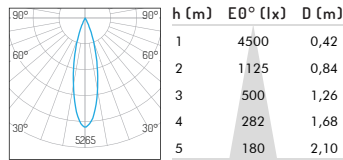

Adjustability

Horizontal: 0-355°

Vertical: 0-25°

Hole size \varnothing 125mm

Product Specifications

Input Voltage	AC 220 -240V, 50-60Hz		
Fixture Power	20W	24W	28W
Driving Current	500 mA	600 mA	700 mA
Lumen Output*	1250 lm	1500 lm	1750 lm
Fixture Efficiency	62.5 lm/w	62.5 lm/w	62.5 lm/w
CRI	90		
Color Temperature	2700K/3000K/4000K		
Beam Angle	15°/24°/36°		
Source Type	Citizen COB LED		
Power Factor	>0.9		
Shielding Angle	60°		
Control Method	Not dimmable, Phase-cut dimming, 0/1-10V dimming, DALI dimming		

*Lumen output measured @ 2700K, 15° optics, ambient temperature 25°C

**RAL 9006 White aluminium, RAL 9016 Traffic white, RAL 9005 Jet black

Ordering code

NO.	Housing color	Watt	CRI	CCT	Beam Angle	Control Method	Reflector
01.0730	YW - Matt white YB - Matt black XX - Customized Color	020 - 20W 024 - 24W 028 - 28W	90	27 - 2700K 30 - 3000K 40 - 4000K	15 - 15° 24 - 24° 36 - 36°	F - Standard on-off P - Phase dimming A - 0/1-10V dimming D - Dali dimming	0 - No Reflector 1 - Specular 2 - Matt white 3 - Matt black 4 - Pearl black 5 - Bright gold 6 - Matt silver 7 - Matt gold

Example: 01.0730YW020902715F0

Photometric Distribution

20W 15° 2700K

20W 24° 2700K

20W 36° 2700K

24W 15° 2700K

24W 24° 2700K

24W 36° 2700K

28W 15° 2700K

28W 24° 2700K

28W 36° 2700K

Optic Accessories

Honeycomb Louver

Specular

Elliptical diffuser Clear

Matt silver