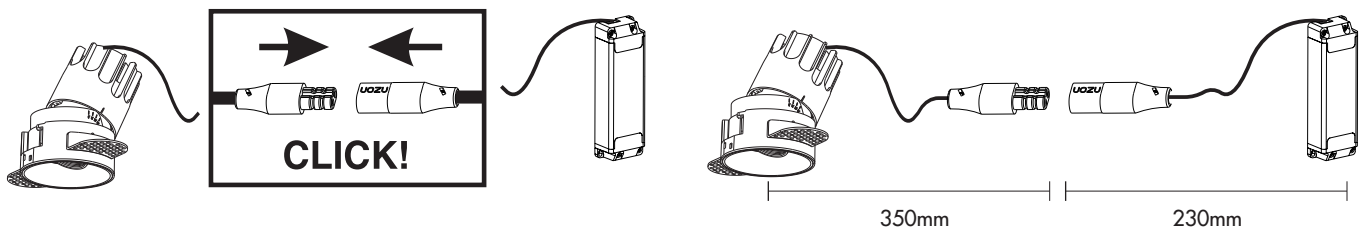

Optic Accessories

Assembly Indication