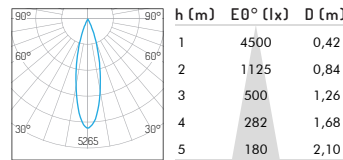

Adjustability

Horizontal: 0-355°

Vertical: 0-25°

Hole size \varnothing 125mm

Product Specifications

Input Voltage	AC 220 -240V, 50-60Hz		
Fixture Power	20W	24W	28W
Driving Current	500 mA	600 mA	700 mA
Lumen Output*	1250 lm	1500 lm	1750 lm
Fixture Efficiency	62.5 lm/w	62.5 lm/w	62.5 lm/w
CRI	90		
Color Temperature	2700K/3000K/4000K		
Beam Angle	15°/24°/36°		
Source Type	Citizen COB LED		
Power Factor	>0.9		
Shielding Angle	60°		
Control Method	Not dimmable, Phase-cut dimming, 0/1-10V dimming, DALI dimming		

*Lumen output measured @ 2700K, 15° optics, ambient temperature 25°C

**RAL 9006 White aluminium, RAL 9016 Traffic white, RAL 9005 Jet black

Ordering code

NO.	Housing color	Watt	CRI	CCT	Beam Angle	Control Method	Reflector
01.0730	YW - Matt white YB - Matt black XX - Customized Color	020 - 20W 024 - 24W 028 - 28W	90	27 - 2700K 30 - 3000K 40 - 4000K	15 - 15° 24 - 24° 36 - 36°	F - Standard on-off P - Phase dimming A - 0/1-10V dimming D - Dali dimming	0 - No Reflector 1 - Specular 2 - Matt white 3 - Matt black 4 - Pearl black 5 - Bright gold 6 - Matt silver 7 - Matt gold

Example: 01.0730YW020902715F0

Photometric Distribution

20W 15° 2700K

20W 24° 2700K

20W 36° 2700K

24W 15° 2700K

24W 24° 2700K

24W 36° 2700K

28W 15° 2700K

28W 24° 2700K

28W 36° 2700K

Optic Accessories

Honeycomb Louver

Specular

Elliptical diffuser Clear

Matt silver