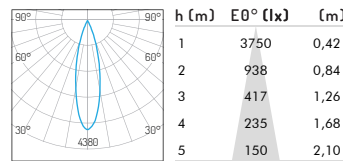

Adjustability

Horizontal: 0-355°

Vertical: 0-25°

Hole size \varnothing 125mm

Product Specifications

Input Voltage	AC 220 -240V, 50-60Hz		
Fixture Power	20W	24W	28W
Driving Current	500 mA	600 mA	700 mA
Lumen Output*	1250 lm	1500 lm	1750 lm
Fixture Efficiency	62.5 lm/w	62.5 lm/w	62.5 lm/w
CRI	90		
Color Temperature	2700K/3000K/4000K		
Beam Angle	15°/24°/36°		
Source Type	Citizen COB LED		
Power Factor	>0.9		
Shielding Angle	60°		
Control Method	Not dimmable, Phase-cut dimming, 0/1-10V dimming, DALI dimming		

*Lumen output measured @ 2700K, 15° optics, ambient temperature 25°C

**RAL 9006 White aluminium, RAL 9016 Traffic white, RAL 9005 Jet black

Ordering code

NO.	Housing color	Watt	CRI	CCT	Beam Angle	Control Method	Reflector
01.0730	YW - Matt white YB - Matt black XX - Customized Color	020 - 20W 024 - 24W 028 - 28W	90	27 - 2700K 30 - 3000K 40 - 4000K	15 - 15° 24 - 24° 36 - 36°	F - Standard on-off P - Phase dimming A - 0/1-10V dimming D - Dali dimming	0 - No Reflector 1 - Specular 2 - Matt white 3 - Matt black 4 - Pearl black 5 - Bright gold 6 - Matt silver 7 - Matt gold

Example: 01.0730YW020902715F0

Photometric Distribution

20W 15° 2700K

20W 24° 2700K

20W 36° 2700K

24W 15° 2700K

24W 24° 2700K

24W 36° 2700K