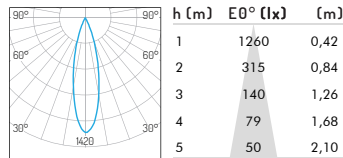

Adjustability

Horizontal: 0-355°

Vertical: 0-25°

Hole size 59*59mm

Product Specifications

Input Voltage	AC 220 -240V, 50-60Hz	
Fixture Power	5W	7W
Driving Current	150 mA	200 mA
Lumen Output*	304 lm	360 lm
Fixture Efficiency	60.8 lm/w	51.4 lm/w
CRI	90	
Color Temperature	2700K/3000K/4000K	
Beam Angle	15°/24°/36°	
Source Type	Citizen COB LED	
Power Factor	-	
Shielding Angle	60°	
Control Method	Not dimmable, Phase-cut dimming, 0/1-10V dimming, DALI dimming	

*Lumen output measured @ 2700K, 15° optics, ambient temperature 25°C

**RAL 9006 White aluminium, RAL 9016 Traffic white, RAL 9005 Jet black

Ordering code

NO.	Housing color	Watt	CRI	CCT	Beam Angle	Control Method	Reflector
01.0440	YW - Matt white YB - Matt black XX - Customized Color	005 - 5W 007 - 7W	90	27 - 2700K 30 - 3000K 40 - 4000K	15 - 15° 24 - 24° 36 - 36°	F - Standard on-off P - Phase dimming A - 0/1-10V dimming D - Dali dimming	0 - No Reflector 1 - Specular 2 - Matt white 3 - Matt black 4 - Pearl black 5 - Bright gold 6 - Matt silver 7 - Matt gold

Example: 01.0440YW005902715F0

Photometric Distribution

5W 15° 2700K

5W 24° 2700K

5W 36° 2700K

7W 15° 2700K

7W 24° 2700K

7W 36° 2700K