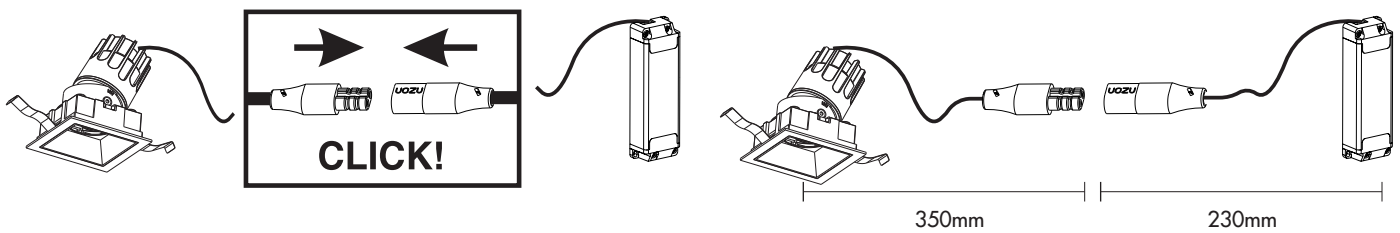

Optic Accessories

Assembly Indication