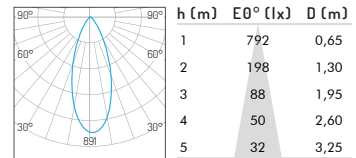

Adjustability

Horizontal: 0-355°

Vertical: 0-25°

Hole size 59*59mm

Product Specifications

Input Voltage	AC 220 -240V, 50-60Hz	
Fixture Power	5W	7W
Driving Current	150 mA	200 mA
Lumen Output*	304 lm	360 lm
Fixture Efficiency	60.8 lm/w	51.4 lm/w
CRI	90	
Color Temperature	2700K/3000K/4000K	
Beam Angle	15°/24°/36°	
Source Type	Citizen COB LED	
Power Factor	-	
Shielding Angle	60°	
Control Method	Not dimmable, Phase-cut dimming, 0/1-10V dimming, DALI dimming	

MacAdam Ellipse	<3 SDCM
CCT Tolerance	± 100 K
UGR	<16
Product Dimensions	67*67*85 mm
Hole Size	59*59 mm
Weight	0.33 kg
Package Size	L11.7*11*13.5 cm
Carton Size	24PCS/CTN, L46.5*W37.5*H29.5 cm

Safety Class	Class II
Ambient Temperature	-20°C-50°C
Storage Temperature	-20°C-50°C
Lumen Maintenance	-20°C-50°C, LED 50000H L90/B10-Ta25°
IP Rating	IP20
Housing Material	Die-cast Aluminium
Housing Color**	RAL 9006, RAL 9016, RAL 9005
Warranty	3 years

*Lumen output measured @ 2700K, 15° optics, ambient temperature 25°C

**RAL 9006 White aluminium, RAL 9016 Traffic white, RAL 9005 Jet black

Ordering code

NO.	Housing color	Watt	CRI	CCT	Beam Angle	Control Method	Reflector
01.0440	YW - Matt white YB - Matt black XX - Customized Color	005 - 5W 007 - 7W	90	27 - 2700K 30 - 3000K 40 - 4000K	15 - 15° 24 - 24° 36 - 36°	F - Standard on-off P - Phase dimming A - 0/1-10V dimming D - Dali dimming	0 - No Reflector 1 - Specular 2 - Matt white 3 - Matt black 4 - Pearl black 5 - Bright gold 6 - Matt silver 7 - Matt gold

Example: 01.0440YW005902715F0

Photometric Distribution

5W 15° 2700K

5W 24° 2700K

5W 36° 2700K

7W 15° 2700K

7W 24° 2700K

7W 36° 2700K