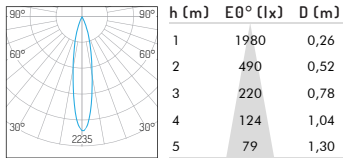

Adjustability

Horizontal: 0-355°

Vertical: 0-25°

Hole size 59*59mm

Product Specifications

Input Voltage	AC 220 -240V, 50-60Hz	
Fixture Power	5W	7W
Driving Current	150 mA	200 mA
Lumen Output*	304 lm	360 lm
Fixture Efficiency	60.8 lm/w	51.4 lm/w
CRI	90	
Color Temperature	2700K/3000K/4000K	
Beam Angle	15°/24°/36°	
Source Type	Citizen COB LED	
Power Factor	-	
Shielding Angle	60°	
Control Method	Not dimmable, Phase-cut dimming, 0/1-10V dimming, DALI dimming	

*Lumen output measured @ 2700K, 15° optics, ambient temperature 25°C

**RAL 9006 White aluminium, RAL 9016 Traffic white, RAL 9005 Jet black

Ordering code

NO.	Housing color	Watt	CRI	CCT	Beam Angle	Control Method	Reflector
01.0440	YW - Matt white YB - Matt black XX - Customized Color	005 - 5W 007 - 7W	90	27 - 2700K 30 - 3000K 40 - 4000K	15 - 15° 24 - 24° 36 - 36°	F - Standard on-off P - Phase dimming A - 0/1-10V dimming D - Dali dimming	0 - No Reflector 1 - Specular 2 - Matt white 3 - Matt black 4 - Pearl black 5 - Bright gold 6 - Matt silver 7 - Matt gold

Example: 01.0440YW005902715F0

Photometric Distribution

5W 15° 2700K

5W 24° 2700K

5W 36° 2700K

7W 15° 2700K

7W 24° 2700K

7W 36° 2700K