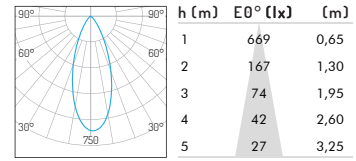

Adjustability

Horizontal: 0-355°

Vertical: 0-25°

Hole size 59*59mm

Product Specifications

Input Voltage	AC 220 -240V, 50-60Hz	
Fixture Power	5W	7W
Driving Current	150 mA	200 mA
Lumen Output*	304 lm	360 lm
Fixture Efficiency	60.8 lm/w	51.4 lm/w
CRI	90	
Color Temperature	2700K/3000K/4000K	
Beam Angle	15°/24°/36°	
Source Type	Citizen COB LED	
Power Factor	-	
Shielding Angle	60°	
Control Method	Not dimmable, Phase-cut dimming, 0/1-10V dimming, DALI dimming	

MacAdam Ellipse	<3 SDCM
CCT Tolerance	± 100 K
UGR	<16
Product Dimensions	67*67*85 mm
Hole Size	59*59 mm
Weight	0.33 kg
Package Size	L11.7*11*13.5 cm
Carton Size	24PCS/CTN, L46.5*W37.5*H29.5 cm

Safety Class	Class II
Ambient Temperature	-20°C-50°C
Storage Temperature	-20°C-50°C
Lumen Maintenance	-20°C-50°C, LED 50000H L90/B10-Ta25°
IP Rating	IP20
Housing Material	Die-cast Aluminium
Housing Color**	RAL 9006, RAL 9016, RAL 9005
Warranty	3 years

*Lumen output measured @ 2700K, 15° optics, ambient temperature 25°C

**RAL 9006 White aluminium, RAL 9016 Traffic white, RAL 9005 Jet black

Ordering code

NO.	Housing color	Watt	CRI	CCT	Beam Angle	Control Method	Reflector
01.0440	YW - Matt white YB - Matt black XX - Customized Color	005 - 5W 007 - 7W	90	27 - 2700K 30 - 3000K 40 - 4000K	15 - 15° 24 - 24° 36 - 36°	F - Standard on-off P - Phase dimming A - 0/1-10V dimming D - Dali dimming	0 - No Reflector 1 - Specular 2 - Matt white 3 - Matt black 4 - Pearl black 5 - Bright gold 6 - Matt silver 7 - Matt gold

Example: 01.0440YW005902715F0

Photometric Distribution

5W 15° 2700K

5W 24° 2700K

5W 36° 2700K

7W 15° 2700K

7W 24° 2700K

7W 36° 2700K