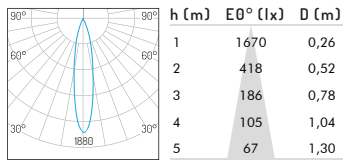

Adjustability

Horizontal: 0-355°

Vertical: 0-25°

Hole size 59*59mm

Product Specifications

Input Voltage	AC 220 -240V, 50-60Hz	
Fixture Power	5W	7W
Driving Current	150 mA	200 mA
Lumen Output*	304 lm	360 lm
Fixture Efficiency	60.8 lm/w	51.4 lm/w
CRI	90	
Color Temperature	2700K/3000K/4000K	
Beam Angle	15°/24°/36°	
Source Type	Citizen COB LED	
Power Factor	-	
Shielding Angle	60°	
Control Method	Not dimmable, Phase-cut dimming, 0/1-10V dimming, DALI dimming	

MacAdam Ellipse	<3 SDCM
CCT Tolerance	± 100 K
UGR	<16
Product Dimensions	67*67*85 mm
Hole Size	59*59 mm
Weight	0.33 kg
Package Size	L11.7*11*13.5 cm
Carton Size	24PCS/CTN, L46.5*W37.5*H29.5 cm

Safety Class	Class II
Ambient Temperature	-20°C-50°C
Storage Temperature	-20°C-50°C
Lumen Maintenance	-20°C-50°C, LED 50000H L90/B10-Ta25°
IP Rating	IP20
Housing Material	Die-cast Aluminium
Housing Color**	RAL 9006, RAL 9016, RAL 9005
Warranty	3 years

*Lumen output measured @ 2700K, 15° optics, ambient temperature 25°C

**RAL 9006 White aluminium, RAL 9016 Traffic white, RAL 9005 Jet black

Ordering code

NO.	Housing color	Watt	CRI	CCT	Beam Angle	Control Method	Reflector
01.0440	YW - Matt white YB - Matt black XX - Customized Color	005 - 5W 007 - 7W	90	27 - 2700K 30 - 3000K 40 - 4000K	15 - 15° 24 - 24° 36 - 36°	F - Standard on-off P - Phase dimming A - 0/1-10V dimming D - Dali dimming	0 - No Reflector 1 - Specular 2 - Matt white 3 - Matt black 4 - Pearl black 5 - Bright gold 6 - Matt silver 7 - Matt gold

Example: 01.0440YW005902715F0

Photometric Distribution

5W 15° 2700K

5W 24° 2700K

5W 36° 2700K

7W 15° 2700K

7W 24° 2700K

7W 36° 2700K