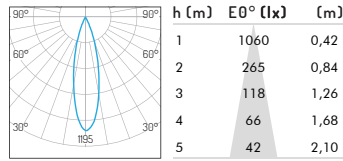

Adjustability

Horizontal: 0-355°

Vertical: 0-25°

Hole size 59*59mm

Product Specifications

Input Voltage	AC 220 -240V, 50-60Hz	
Fixture Power	5W	7W
Driving Current	150 mA	200 mA
Lumen Output*	304 lm	360 lm
Fixture Efficiency	60.8 lm/w	51.4 lm/w
CRI	90	
Color Temperature	2700K/3000K/4000K	
Beam Angle	15°/24°/36°	
Source Type	Citizen COB LED	
Power Factor	-	
Shielding Angle	60°	
Control Method	Not dimmable, Phase-cut dimming, 0/1-10V dimming, DALI dimming	

MacAdam Ellipse	<3 SDCM
CCT Tolerance	± 100 K
UGR	<16
Product Dimensions	67*67*85 mm
Hole Size	59*59 mm
Weight	0.33 kg
Package Size	L11.7*11*13.5 cm
Carton Size	24PCS/CTN, L46.5*W37.5*H29.5 cm

Safety Class	Class II
Ambient Temperature	-20°C-50°C
Storage Temperature	-20°C-50°C
Lumen Maintenance	-20°C-50°C, LED 50000H L90/B10-Ta25°
IP Rating	IP20
Housing Material	Die-cast Aluminium
Housing Color**	RAL 9006, RAL 9016, RAL 9005
Warranty	3 years

*Lumen output measured @ 2700K, 15° optics, ambient temperature 25°C

**RAL 9006 White aluminium, RAL 9016 Traffic white, RAL 9005 Jet black

Ordering code

NO.	Housing color	Watt	CRI	CCT	Beam Angle	Control Method	Reflector
01.0440	YW - Matt white YB - Matt black XX - Customized Color	005 - 5W 007 - 7W	90	27 - 2700K 30 - 3000K 40 - 4000K	15 - 15° 24 - 24° 36 - 36°	F - Standard on-off P - Phase dimming A - 0/1-10V dimming D - Dali dimming	0 - No Reflector 1 - Specular 2 - Matt white 3 - Matt black 4 - Pearl black 5 - Bright gold 6 - Matt silver 7 - Matt gold

Example: 01.0440YW005902715F0

Photometric Distribution

5W 15° 2700K

5W 24° 2700K

5W 36° 2700K

7W 15° 2700K

7W 24° 2700K

7W 36° 2700K