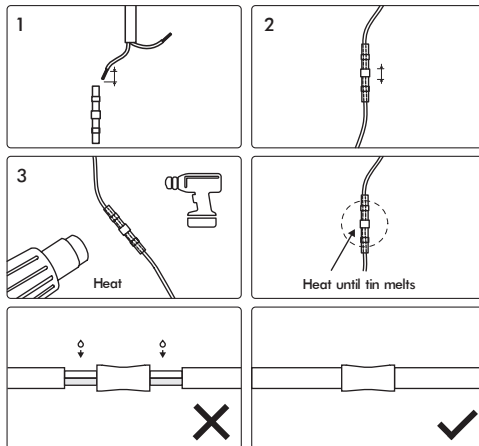

AURORA

Wall-mounted Luminaires

Class I 220V	IP Rating 66	Material Aluminum	Install Person/s 1x	

CAUTION – This product must be installed by a qualified installer
Please read instruction manual carefully before installing luminaire

Surge Protection
For comprehensive protection of a luminaire against electrical surges, surge protection shall be installed on the mains supply where required to protect luminaires and drivers from transient voltage damage.

Warranty

Please read these installation instructions carefully before installing this product. This product must be installed and maintained by a suitably qualified person/s in compliance with the latest applicable regulations and relevant legislation. UOZU does not warrant any claim based on defects or damage caused by misuse, improper installation, improper operation and/or modifications carried out by the purchaser or third parties. This product shall not be used as a 'working light' during construction. This will result in the warranty of the product to be void. For warranty duration, please refer to the data sheet.

Product type

Wiring