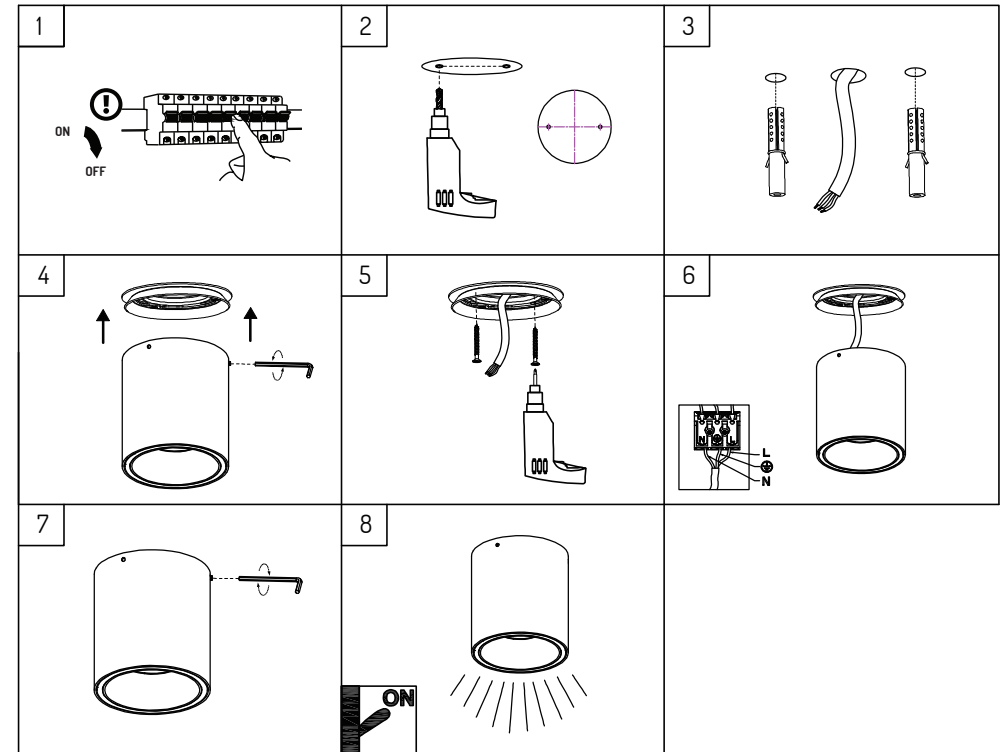

Surface-mounted

Dimming

For dimming capabilities, luminaire must be paired with dimmable driver. Please refer to driver's instructions for pairing of suitable systems.

Disposal

Ensure correct disposal of this product (waste electrical and electronic equipment).

Ambient Conditions

Recommended to install in an ambient temperature <35°C.