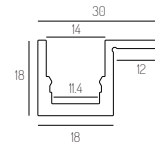

Accessories

End cap
L13.5x W8.3 x H4.5mm

N0.	Size	Cut Out	Type	Length
P10.0002	W15.4xH16.65mm	W16xH17mm	Standard	1m / 2m / 3m / Tailored

Accessories

End cap
L15.4 x W16.65 x H4.5mm

BULLONA MINI TRACK

UOZU®

Recessed Mount

NO.	Size	Cut Out	Type	Length
P10.0003	W19xH16.65mm	W16xH16mm	Trim	1m / 2m / 3m / Tailored

Accessories

End cap
L16 x W16 x H5.5mm

NO.	Size	Cut Out	Type	Length
P10.0004	W30xH18mm	\	Trim	1m / 2m / 3m / Tailored

NO.	Size	Cut Out	Type	Length
P10.0005	W30xH18mm	\	Trimless	1m / 2m / 3m / Tailored

BULLONA MINI TRACK

General Accessories

Accessories

BULLONA MINI TRACK

Suspension Aluminium Profile

UOZU®

N0.	Size	Cut Out	Type	Length
P10.0006	W17 x H25mm	\	Low	1m / 2m / 3m / Tailored

Accessories

End cap
L17 x W25 x H21.2mm

Suspension Kit
L2000mm

N0.	Size	Cut Out	Type	Length
P10.0007	W17 x H68mm	\	High	1m / 2m / 3m / Tailored

Accessories

End cap
L17 x W68 x T2mm

Suspension Kit
L2000mm

N0.	Size	Cut Out	Type	Length
P10.0008	D21.5xH18.5mm	\	Round	1m / 2m / 3m / Tailored