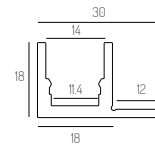

Accessories

End cap
L13.5x W8.3 x H4.5mm

N0.	Size	Cut Out	Type	Length
P10.0002	W15.4xH16.65mm	W16xH17mm	Standard	1m / 2m / 3m / Tailored

Accessories

End cap
L15.4 x W16.65 x H4.5mm

BULLONA MINI TRACK

UOZU®

Recessed Mount

NO.	Size	Cut Out	Type	Length
P10.0003	W19xH16.65mm	W16xH16mm	Trim	1m / 2m / 3m / Tailored

Accessories

End cap
L16 x W16 x H5.5mm

NO.	Size	Cut Out	Type	Length
P10.0004	W30xH18mm	\	Trim	1m / 2m / 3m / Tailored

NO.	Size	Cut Out	Type	Length
P10.0005	W30xH18mm	\	Trimless	1m / 2m / 3m / Tailored

BULLONA MINI TRACK

General Accessories

Accessories

BULLONA MINI TRACK

Suspension Aluminium Profile

UOZU®

N0.	Size	Cut Out	Type	Length
P10.0006	W17 x H25mm	\	Low	1m / 2m / 3m / Tailored

Accessories

End cap
L17 x W25 x H21.2mm

Suspension Kit
L2000mm

N0.	Size	Cut Out	Type	Length
P10.0007	W17 x H68mm	\	High	1m / 2m / 3m / Tailored

Accessories

End cap
L17 x W68 x T2mm

Suspension Kit
L2000mm

N0.	Size	Cut Out	Type	Length
P10.0008	D21.5xH18.5mm	\	Round	1m / 2m / 3m / Tailored