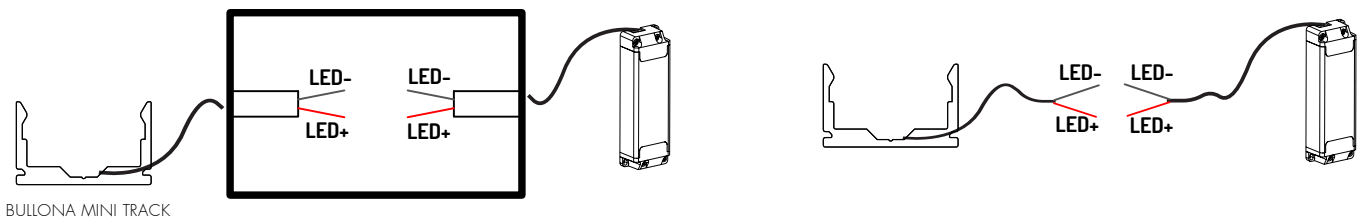

*Lumen output measured @ 2700K, ambient temperature 25°C

**RAL 9005 Jet black

Ordering code

NO.	Housing color	Watt	CRI	CCT	Beam Angle	Control Method	Reflector
03.1010	YW - Matt white YB - Matt black XX - Customized Color	2.5 - 2.5W	90	27 - 2700K 30 - 3000K 40 - 4000K 50 - 5000K	110 - 110°	F - Standard on-off P - Phase dimming A - 0/1-10V dimming D - Dali dimming	0 - No Reflector

Example: 03.1010YW2.59027110F0

Photometric Distribution

2.5W 110° 2700K

Assembly Indication

BULLONA MINI TRACK

BULLONA MINI TRACK

Surface Mount & Recessed Mount

N0.	Size	Cut Out	Type	Length
P10.0001	W13.5xH8.3mm	W14xH9mm	Mini	1m / 2m / 3m / Tailored