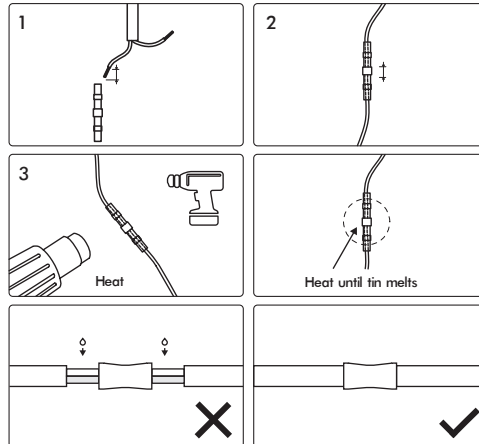

ARIETE

Outdoor Floodlights

	Class II 220V		IP Rating 66		Material Aluminum		Install Person/s 1x				

CAUTION – This product must be installed by a qualified installer
Please read instruction manual carefully before installing luminaire

Surge Protection
For comprehensive protection of a luminaire against electrical surges, surge protection shall be installed on the mains supply where required to protect luminaires and drivers from transient voltage damage.

Warranty

Please read these installation instructions carefully before installing this product. This product must be installed and maintained by a suitably qualified person/s in compliance with the latest applicable regulations and relevant legislation. UOZU does not warrant any claim based on defects or damage caused by misuse, improper installation, improper operation and/or modifications carried out by the purchaser or third parties. This product shall not be used as a 'working light' during construction. This will result in the warranty of the product to be void. For warranty duration, please refer to the data sheet.

Product type

Wiring