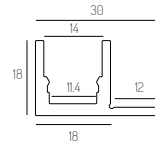

BULLONA MINI TRACK

Surface Mount & Recessed Mount

N0.	Size	Cut Out	Type	Length
P10.0001	W13.5xH8.3mm	W14xH9mm	Mini	1m / 2m / 3m / Tailored

Accessories

End cap
L13.5x W8.3 x H4.5mm

N0.	Size	Cut Out	Type	Length
P10.0002	W15.4xH16.65mm	W16xH17mm	Standard	1m / 2m / 3m / Tailored

Accessories

End cap
L15.4 x W16.65 x H4.5mm

BULLONA MINI TRACK

UOZU®

Recessed Mount

NO.	Size	Cut Out	Type	Length
P10.0003	W19xH16.65mm	W16xH16mm	Trim	1m / 2m / 3m / Tailored

Accessories

End cap
L16 x W16 x H5.5mm

NO.	Size	Cut Out	Type	Length
P10.0004	W30xH18mm	\	Trim	1m / 2m / 3m / Tailored

NO.	Size	Cut Out	Type	Length
P10.0005	W30xH18mm	\	Trimless	1m / 2m / 3m / Tailored

BULLONA MINI TRACK

General Accessories

Accessories

BULLONA MINI TRACK

Suspension Aluminium Profile

U O Z U[®]

N0.	Size	Cut Out	Type	Length
P10.0006	W17 x H25mm	\	Low	1m / 2m / 3m / Tailored

Accessories

End cap
L17 x W25 x H21.2mm

Suspension Kit
L2000mm

N0.	Size	Cut Out	Type	Length
P10.0007	W17 x H68mm	\	High	1m / 2m / 3m / Tailored