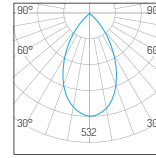

Product Specifications

Input Voltage	AC 220 -240V, 50-60Hz
Fixture Power	5W
Size	L215xW12xH15mm
Lumen Output*	290 lm
Fixture Efficiency	58.0 lm/w
CRI	90
Color Temperature	2700K/3000K/4000K/5000K
Beam Angle	15°/25°/35°/55°
Source Type	Citizen COB LED
Power Factor	-
Shielding Angle	/
Control Method	Not dimmable, Phase-cut dimming, 0/1-10V dimming, DALI dimming

Example: 03.1040YW005902715F0

Photometric Distribution

5W 15° 3000K

5W 25° 3000K

5W 35° 3000K

5W 55° 3000K

Assembly Indication

BULLONA MINI TRACK

BULLONA MINI TRACK

Surface Mount & Recessed Mount

N0.	Size	Cut Out	Type	Length
P10.0001	W13.5xH8.3mm	W14xH9mm	Mini	1m / 2m / 3m / Tailored

Accessories

End cap
L13.5x W8.3 x H4.5mm

N0.	Size	Cut Out	Type	Length
P10.0002	W15.4xH16.65mm	W16xH17mm	Standard	1m / 2m / 3m / Tailored

NO.	Size	Cut Out	Type	Length
P10.0004	W30xH18mm	\	Trim	1m / 2m / 3m / Tailored

NO.	Size	Cut Out	Type	Length
P10.0005	W30xH18mm	\	Trimless	1m / 2m / 3m / Tailored

BULLONA MINI TRACK

General Accessories

Accessories