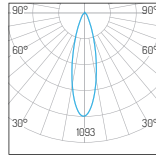

5W 25° 3000K