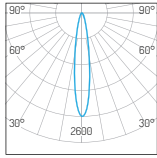

Photometric Distribution

5W 15° 3000K