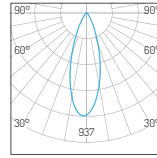

Product Specifications

Input Voltage	AC 220 -240V, 50-60Hz
Fixture Power	5W
Size	L215xW12xH15mm
Lumen Output*	290 lm
Fixture Efficiency	58.0 lm/w
CRI	90
Color Temperature	2700K/3000K/4000K/5000K
Beam Angle	15°/25°/35°/55°
Source Type	Citizen COB LED
Power Factor	-
Shielding Angle	/
Control Method	Not dimmable, Phase-cut dimming, 0/1-10V dimming, DALI dimming

Example: 03.1040YW005902715F0

Photometric Distribution

5W 15° 3000K

5W 25° 3000K

5W 35° 3000K

5W 55° 3000K

Assembly Indication

BULLONA MINI TRACK

BULLONA MINI TRACK

Surface Mount & Recessed Mount

N0.	Size	Cut Out	Type	Length
P10.0001	W13.5xH8.3mm	W14xH9mm	Mini	1m / 2m / 3m / Tailored

Accessories

End cap
L13.5x W8.3 x H4.5mm

N0.	Size	Cut Out	Type	Length
P10.0002	W15.4xH16.65mm	W16xH17mm	Standard	1m / 2m / 3m / Tailored

NO.	Size	Cut Out	Type	Length
P10.0004	W30xH18mm	\	Trim	1m / 2m / 3m / Tailored

NO.	Size	Cut Out	Type	Length
P10.0005	W30xH18mm	\	Trimless	1m / 2m / 3m / Tailored

BULLONA MINI TRACK

General Accessories

Accessories