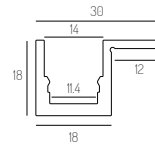

BULLONA MINI TRACK

Surface Mount & Recessed Mount

N0.	Size	Cut Out	Type	Length
P10.0001	W13.5xH8.3mm	W14xH9mm	Mini	1m / 2m / 3m / Tailored

Accessories

End cap
L13.5x W8.3 x H4.5mm

N0.	Size	Cut Out	Type	Length
P10.0002	W15.4xH16.65mm	W16xH17mm	Standard	1m / 2m / 3m / Tailored

Accessories

End cap
L15.4 x W16.65 x H4.5mm

BULLONA MINI TRACK

UOZU®

Recessed Mount

NO.	Size	Cut Out	Type	Length
P10.0003	W19xH16.65mm	W16xH16mm	Trim	1m / 2m / 3m / Tailored

Accessories

End cap
L16 x W16 x H5.5mm

NO.	Size	Cut Out	Type	Length
P10.0004	W30xH18mm	\	Trim	1m / 2m / 3m / Tailored

NO.	Size	Cut Out	Type	Length
P10.0005	W30xH18mm	\	Trimless	1m / 2m / 3m / Tailored

BULLONA MINI TRACK

General Accessories

Accessories

BULLONA MINI TRACK

Suspension Aluminium Profile

U O Z U[®]

N0.	Size	Cut Out	Type	Length
P10.0006	W17 x H25mm	\	Low	1m / 2m / 3m / Tailored

Accessories

End cap
L17 x W25 x H21.2mm

Suspension Kit
L2000mm

N0.	Size	Cut Out	Type	Length
P10.0007	W17 x H68mm	\	High	1m / 2m / 3m / Tailored