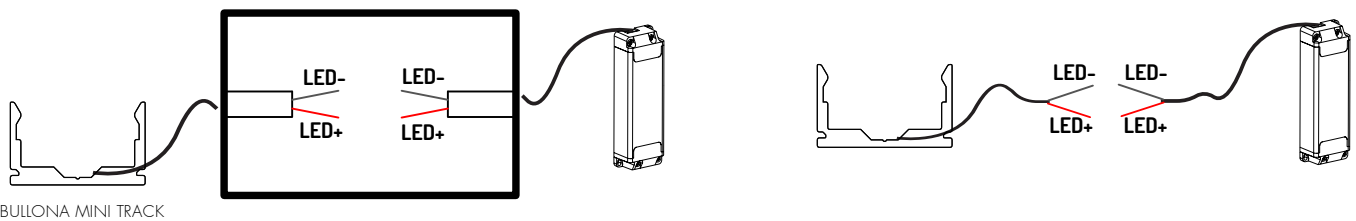

Example: 03.1040YW005902715F0

Photometric Distribution

5W 15° 3000K

5W 25° 3000K

5W 35° 3000K

5W 55° 3000K

Assembly Indication

BULLONA MINI TRACK

BULLONA MINI TRACK

Surface Mount & Recessed Mount

N0.	Size	Cut Out	Type	Length
P10.0001	W13.5xH8.3mm	W14xH9mm	Mini	1m / 2m / 3m / Tailored

Accessories

End cap
L13.5x W8.3 x H4.5mm

N0.	Size	Cut Out	Type	Length
P10.0002	W15.4xH16.65mm	W16xH17mm	Standard	1m / 2m / 3m / Tailored

NO.	Size	Cut Out	Type	Length
P10.0004	W30xH18mm	\	Trim	1m / 2m / 3m / Tailored

NO.	Size	Cut Out	Type	Length
P10.0005	W30xH18mm	\	Trimless	1m / 2m / 3m / Tailored

BULLONA MINI TRACK

General Accessories

Accessories