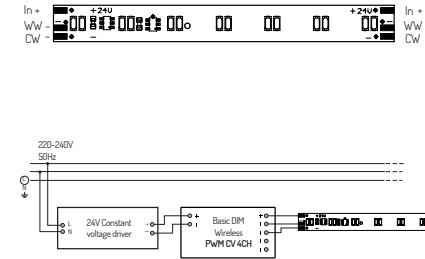

PERLA

Linear Flexible Lights

	Class III 24V DC		IP Rating 65		Material Extruded white silicone		Install Person/s 2x					

CAUTION – This product must be installed by a qualified installer
Please read instruction manual carefully before installing luminaire

Surge Protection
For comprehensive protection of a luminaire against electrical surges, surge protection shall be installed on the mains supply where required to protect luminaires and drivers from transient voltage damage.

Warranty

Please read these installation instructions carefully before installing this product. This product must be installed and maintained by a suitably qualified person/s in compliance with the latest applicable regulations and relevant legislation. UOZU does not warrant any claim based on defects or damage caused by misuse, improper installation, improper operation and/or modifications carried out by the purchaser or third parties. This product shall not be used as a 'working light' during construction. This will result in the warranty of the product to be void. For warranty duration, please refer to the data sheet.

Wiring

Cutting

Standard installation

Saddle Clips

Aluminium and Polycarbonate Extrusion