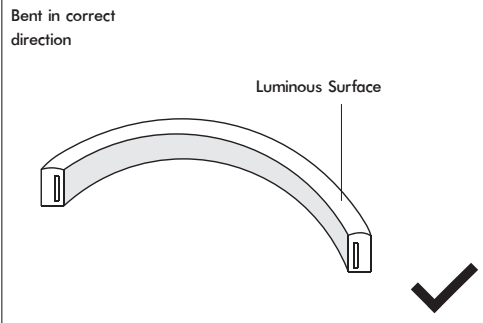

PERLA

Linear Flexible Lights

	Class III 24V DC		IP Rating 65		Material Extruded white silicone		Install Person/s 2x					

CAUTION – This product must be installed by a qualified installer
Please read instruction manual carefully before installing luminaire

Surge Protection
For comprehensive protection of a luminaire against electrical surges, surge protection shall be installed on the mains supply where required to protect luminaires and drivers from transient voltage damage.

Warranty

Please read these installation instructions carefully before installing this product. This product must be installed and maintained by a suitably qualified person/s in compliance with the latest applicable regulations and relevant legislation. UOZU does not warrant any claim based on defects or damage caused by misuse, improper installation, improper operation and/or modifications carried out by the purchaser or third parties. This product shall not be used as a 'working light' during construction. This will result in the warranty of the product to be void. For warranty duration, please refer to the data sheet.