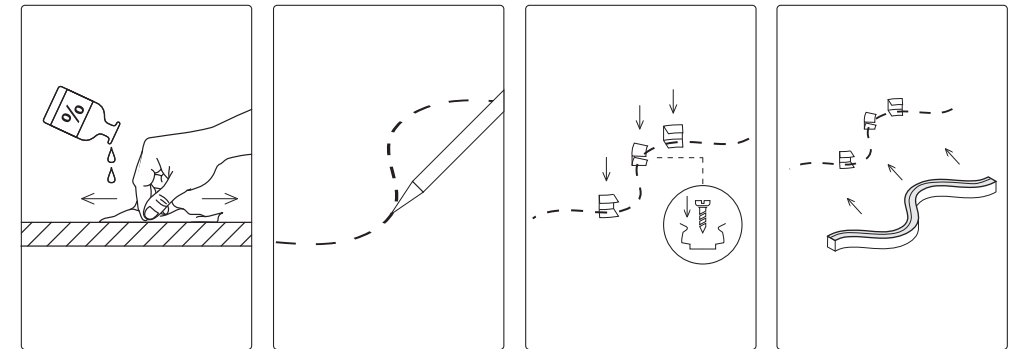

CAUTION – This product must be installed by a qualified installer
Please read instruction manual carefully before installing luminaire

Surge Protection
For comprehensive protection of a luminaire against electrical surges, surge protection shall be installed on the mains supply where required to protect luminaires and drivers from transient voltage damage.

Wiring

Cutting

Standard installation

Saddle Clips

Aluminium and Polycarbonate Extrusion