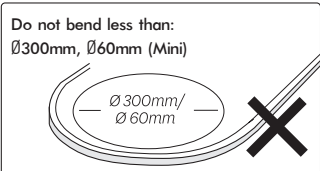

PERLA

Linear Flexible Lights

	Class III 24V DC		IP Rating 65		Material Extruded white silicone		Install Person/s 2x					

CAUTION – This product must be installed by a qualified installer
Please read instruction manual carefully before installing luminaire

Surge Protection
For comprehensive protection of a luminaire against electrical surges, surge protection shall be installed on the mains supply where required to protect luminaires and drivers from transient voltage damage.

Warranty

Please read these installation instructions carefully before installing this product. This product must be installed and maintained by a suitably qualified person/s in compliance with the latest applicable regulations and relevant legislation. UOZU does not warrant any claim based on defects or damage caused by misuse, improper installation, improper operation and/or modifications carried out by the purchaser or third parties. This product shall not be used as a 'working light' during construction. This will result in the warranty of the product to be void. For warranty duration, please refer to the data sheet.