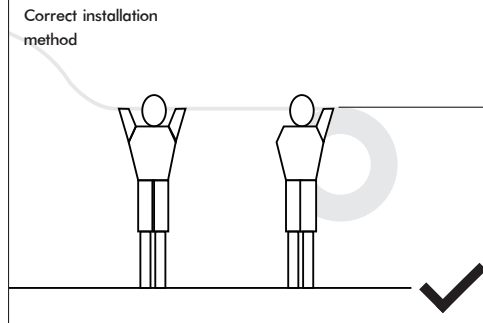

PERLA

Linear Flexible Lights

	Class III 24V DC		IP Rating 65		Material Extruded white silicone		Install Person/s 2x					

CAUTION – This product must be installed by a qualified installer
Please read instruction manual carefully before installing luminaire

Surge Protection
For comprehensive protection of a luminaire against electrical surges, surge protection shall be installed on the mains supply where required to protect luminaires and drivers from transient voltage damage.

Warranty

Please read these installation instructions carefully before installing this product. This product must be installed and maintained by a suitably qualified person/s in compliance with the latest applicable regulations and relevant legislation. UOZU does not warrant any claim based on defects or damage caused by misuse, improper installation, improper operation and/or modifications carried out by the purchaser or third parties. This product shall not be used as a 'working light' during construction. This will result in the warranty of the product to be void. For warranty duration, please refer to the data sheet.