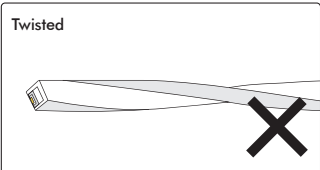

PERLA

Linear Flexible Lights

	Class III 24V DC		IP Rating 65		Material Extruded white silicone		Install Person/s 2x					

CAUTION – This product must be installed by a qualified installer
Please read instruction manual carefully before installing luminaire

Surge Protection
For comprehensive protection of a luminaire against electrical surges, surge protection shall be installed on the mains supply where required to protect luminaires and drivers from transient voltage damage.

Warranty

Please read these installation instructions carefully before installing this product. This product must be installed and maintained by a suitably qualified person/s in compliance with the latest applicable regulations and relevant legislation. UOZU does not warrant any claim based on defects or damage caused by misuse, improper installation, improper operation and/or modifications carried out by the purchaser or third parties. This product shall not be used as a 'working light' during construction. This will result in the warranty of the product to be void. For warranty duration, please refer to the data sheet.