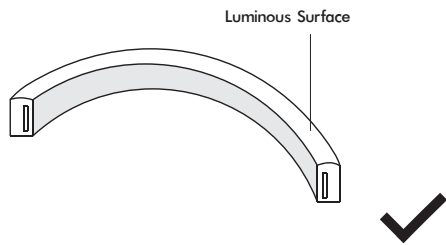

COMETA

Linear Flexible Lights 

 Class III 24V DC	 IP Rating 67	 Material Extruded silicone	 Install Person/s 2x 					
--	---	---	--	---	---	---	---	---

 **CAUTION** – This product must be installed by a qualified installer
Please read instruction manual carefully before installing luminaire

Bent in correct direction

Correct installation method

Twisted

Bent in incorrect direction

Bent sharply

Do not bend less than:
Ø240mm, Ø120mm (Mini)

Sagging/Hanging

Dropped