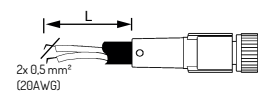

Bent in correct direction

Correct installation method

Twisted

Bent in incorrect direction

Bent sharply

Do not bend less than:
Ø240mm, Ø120mm (Mini)

Sagging/Hanging

Dropped

Aluminium Profile

Saddle Clip

Wiring

MONOCHROMATIC

RGB