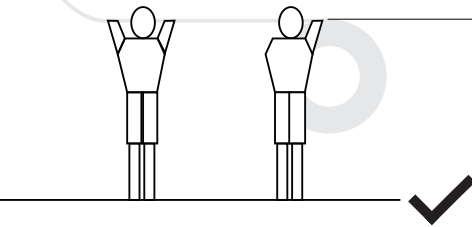

Twisted

Bent in incorrect direction

Bent sharply

Do not bend less than:
Ø240mm, Ø120mm (Mini)

Sagging/Hanging

Dropped