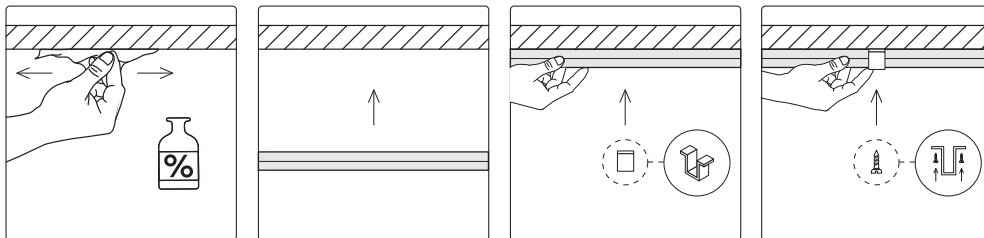

Saddle Clip