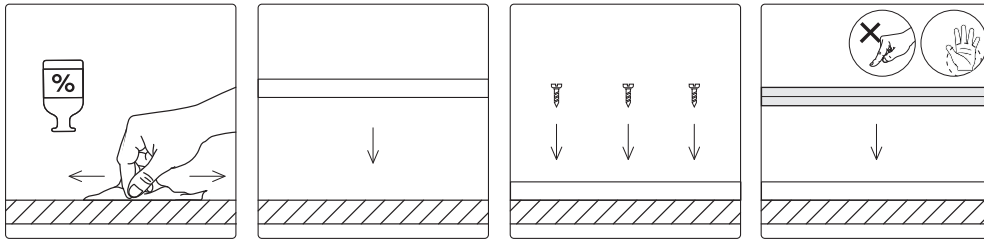

Aluminium Profile