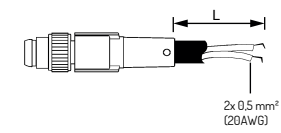

Bent in correct direction

Correct installation method

Twisted

Bent in incorrect direction

Bent sharply

Do not bend less than:
Ø240mm, Ø120mm (Mini)

Sagging/Hanging

Dropped

Aluminium Profile

Saddle Clip

Wiring

MONOCHROMATIC

RGB