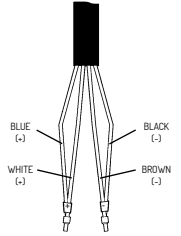

Aluminium Profile

Saddle Clip

Wiring

MONOCHROMATIC

RGB