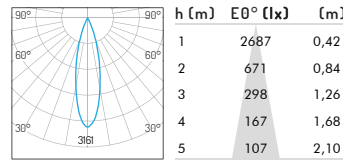

Photometric Distribution

15W 15° 2700K

15W 24° 2700K

15W 36° 2700K

20W 15° 2700K

20W 24° 2700K

20W 36° 2700K

Optic Accessories