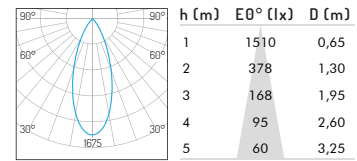

Photometric Distribution

15W 15° 2700K

15W 24° 2700K

15W 36° 2700K

20W 15° 2700K

20W 24° 2700K

20W 36° 2700K

Optic Accessories