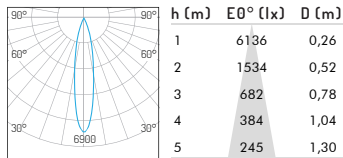

Photometric Distribution

15W 15° 2700K

15W 24° 2700K

15W 36° 2700K

20W 15° 2700K

20W 24° 2700K

20W 36° 2700K

Optic Accessories