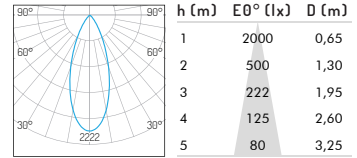

Photometric Distribution

15W 15° 2700K

15W 24° 2700K

15W 36° 2700K

20W 15° 2700K

20W 24° 2700K

20W 36° 2700K

Optic Accessories