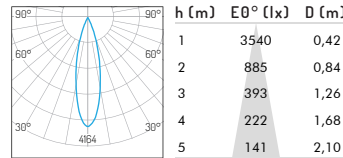

Photometric Distribution

15W 15° 2700K

15W 24° 2700K

15W 36° 2700K

20W 15° 2700K

20W 24° 2700K

20W 36° 2700K

Optic Accessories