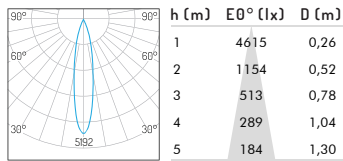

Photometric Distribution

15W 15° 2700K

15W 24° 2700K

15W 36° 2700K

20W 15° 2700K

20W 24° 2700K

20W 36° 2700K

Optic Accessories