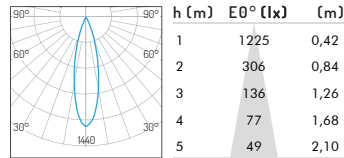

5W 24° 2700K