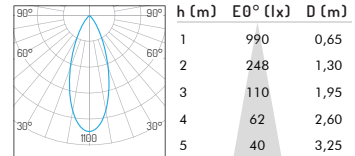

**Adjustability**

Hole size  $\varnothing$  45mm

**Product Specifications**

Input Voltage	AC 220 -240V, 50-60Hz	
Fixture Power	5W	7W
Driving Current	150 mA	200 mA
Lumen Output*	350 lm	450 lm
Fixture Efficiency	70 lm/w	64.28 lm/w
CRI	90	
Color Temperature	2700K/3000K/4000K	
Beam Angle	15°/24°/36°	
Source Type	Citizen COB LED	
Power Factor	-	
Shielding Angle	60°	
Control Method	Not dimmable, Phase-cut dimming, 0/1-10V dimming, DALI dimming	

### Photometric Distribution

5W 15° 2700K

5W 24° 2700K

5W 36° 2700K

7W 15° 2700K

7W 24° 2700K

7W 36° 2700K