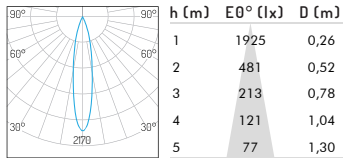

Photometric Distribution

5W 15° 2700K