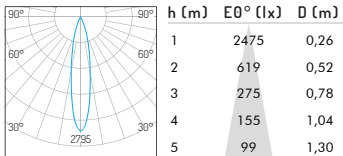

**Adjustability**

Hole size  $\varnothing$  45mm

**Product Specifications**

Input Voltage	AC 220 -240V, 50-60Hz	
Fixture Power	5W	7W
Driving Current	150 mA	200 mA
Lumen Output*	350 lm	450 lm
Fixture Efficiency	70 lm/w	64.28 lm/w
CRI	90	
Color Temperature	2700K/3000K/4000K	
Beam Angle	15°/24°/36°	
Source Type	Citizen COB LED	
Power Factor	-	
Shielding Angle	60°	
Control Method	Not dimmable, Phase-cut dimming, 0/1-10V dimming, DALI dimming	

### Photometric Distribution

5W 15° 2700K

5W 24° 2700K

5W 36° 2700K

7W 15° 2700K

7W 24° 2700K

7W 36° 2700K