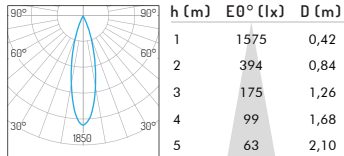

**Adjustability**

Hole size  $\varnothing$  45mm

**Product Specifications**

Input Voltage	AC 220 -240V, 50-60Hz	
Fixture Power	5W	7W
Driving Current	150 mA	200 mA
Lumen Output*	350 lm	450 lm
Fixture Efficiency	70 lm/w	64.28 lm/w
CRI	90	
Color Temperature	2700K/3000K/4000K	
Beam Angle	15°/24°/36°	
Source Type	Citizen COB LED	
Power Factor	-	
Shielding Angle	60°	
Control Method	Not dimmable, Phase-cut dimming, 0/1-10V dimming, DALI dimming	

### Photometric Distribution

5W 15° 2700K

5W 24° 2700K

5W 36° 2700K

7W 15° 2700K

7W 24° 2700K

7W 36° 2700K