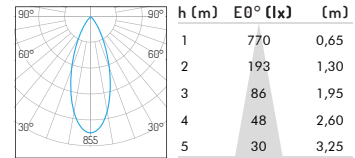

**Adjustability**

Hole size  $\varnothing$  45mm

**Product Specifications**

Input Voltage	AC 220 -240V, 50-60Hz	
Fixture Power	5W	7W
Driving Current	150 mA	200 mA
Lumen Output*	350 lm	450 lm
Fixture Efficiency	70 lm/w	64.28 lm/w
CRI	90	
Color Temperature	2700K/3000K/4000K	
Beam Angle	15°/24°/36°	
Source Type	Citizen COB LED	
Power Factor	-	
Shielding Angle	60°	
Control Method	Not dimmable, Phase-cut dimming, 0/1-10V dimming, DALI dimming	

### Photometric Distribution

5W 15° 2700K

5W 24° 2700K

5W 36° 2700K

7W 15° 2700K

7W 24° 2700K

7W 36° 2700K